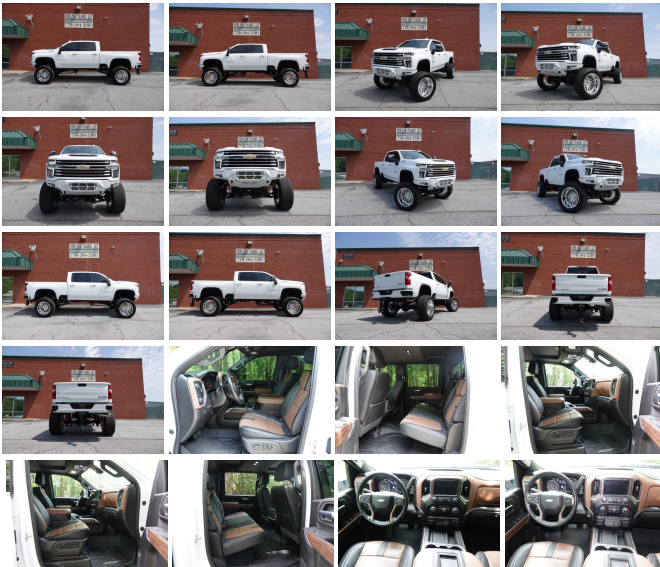

# 2022 Chevrolet Silverado 3500HD High Country

View this car on our website at [executiveautoonline.com/7306473/ebrochure](http://executiveautoonline.com/7306473/ebrochure)

Our Price **\$78,500**

## Specifications:

<b>Year:</b>	2022
<b>VIN:</b>	1GC4YVEY2NF327140
<b>Make:</b>	Chevrolet
<b>Stock:</b>	327140
<b>Model/Trim:</b>	Silverado 3500HD High Country
<b>Condition:</b>	Pre-Owned
<b>Body:</b>	Pickup Truck
<b>Exterior:</b>	[GAZ] Summit White
<b>Engine:</b>	Duramax 6.6L Biodiesel Turbo V8 445hp 910ft. lbs.
<b>Interior:</b>	Jet Black/Umbre Leather
<b>Transmission:</b>	Allison 10-Speed Shiftable Automatic
<b>Mileage:</b>	25,082
<b>Drivetrain:</b>	4 Wheel Drive

EXECUTIVE AUTO SALES

770-294-3301

WE ARE PLEASED TO OFFER  
YOU ANOTHER ONE OF A  
KIND CUSTOM BUILD.

THE FEATURED TRUCK IS A  
2022 CHEVROLET 3500 CREW  
CAB 4X4 HI COUNTRY WITH  
ONLY 25,000 MILES.

THIS TRUCK HAS OVER  
\$40,000 IN PARTS ALONE ON