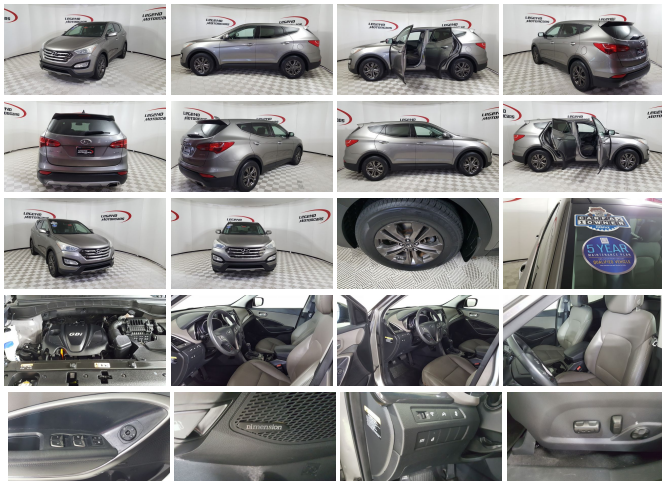

2013 Hyundai SANTA FE Sport 2.4L

View this car on our website at legendmotorcars.com/7306421/ebrochure

Website Price **\$11,450**

Specifications:

Year:	2013
VIN:	5XYZU3LB8DG090623
Make:	Hyundai
Stock:	18480
Model/Trim:	SANTA FE Sport 2.4L
Condition:	Pre-Owned
Body:	SUV
Exterior:	[IM] Mineral Gray
Engine:	2.4L
Interior:	Gray Leather
Mileage:	89,105
Drivetrain:	Front Wheel Drive
Economy:	City 21 / Highway 29

Come test drive this Clean, Spacious and One Owner 2013 Hyundai Santa Fe. This Santa Fe is powered by a fuel efficient 2.4 liter dual overhead cam 16 valve I4 engine mated with a automatic transmission.

It is equipped with power windows and locks, tilt/telescoping wheel w/audio controls, cruise, power mirrors, front/side air bags, safety curtain, anti lock brakes, traction control, remote keyless entry, power front seats, heated front seats, heated rear seats, heated steering wheel, Leather seating, Panoramic roof, backup camera, Bluetooth, Navigation, 8" touchscreen. Dimension AM/FM CD with aux audio jack/USB and Alloy wheels.

Option Packages

Factory Installed Packages

Leather and Premium Equipment Package

Includes exterior mirrors with turn signal indicators, proximity key entry with push button start, leather seating surfaces, power front passenger seat, sliding and reclining second row seats with cargo area releases, heated rear seats, dual zone automatic temperature control with CleanAir Ionizer, 4.3-inch touchscreen color audio display, rearview camera, electroluminescent gauge cluster with color LCD trip computer, auto-dimming interior mirror with Homelink and compass, and premium door sill plates.