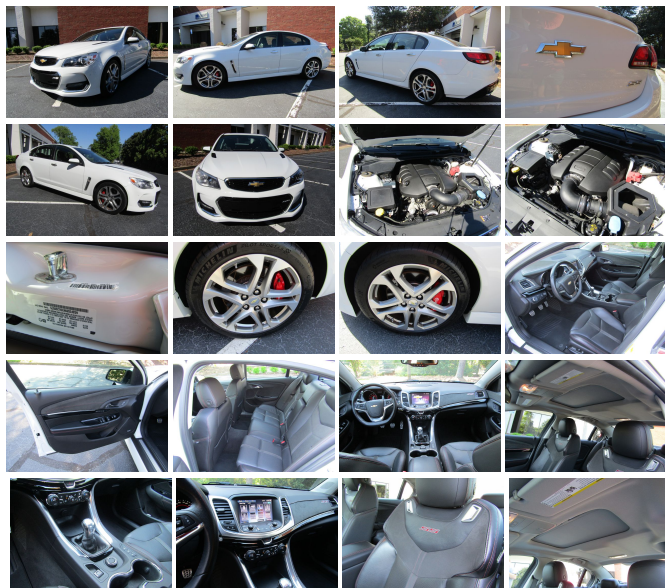

## 2016 Chevrolet SS Base

View this car on our website at [autosportsatl.com/7306415/ebrochure](http://autosportsatl.com/7306415/ebrochure)

Our Price **\$49,999**

### Specifications:

<b>Year:</b>	2016
<b>VIN:</b>	6G3F25RWXGL228575
<b>Make:</b>	Chevrolet
<b>Model/Trim:</b>	SS Base
<b>Condition:</b>	Pre-Owned
<b>Body:</b>	Sedan
<b>Exterior:</b>	White
<b>Engine:</b>	6.2L V8 415hp 415ft. lbs.
<b>Interior:</b>	Black
<b>Transmission:</b>	6-Speed Manual
<b>Mileage:</b>	32,686
<b>Drivetrain:</b>	Rear Wheel Drive
<b>Economy:</b>	City 14 / Highway 22

Sunroof Option

Tire Inflator kit

Stage 4 BTR cam kit/ Valve train

Headers/ Full exhaust

All performance work done at LSxperts locally in Georgia

Laser Detection system

0 Accidents

Car will have new tires all around at time of sale