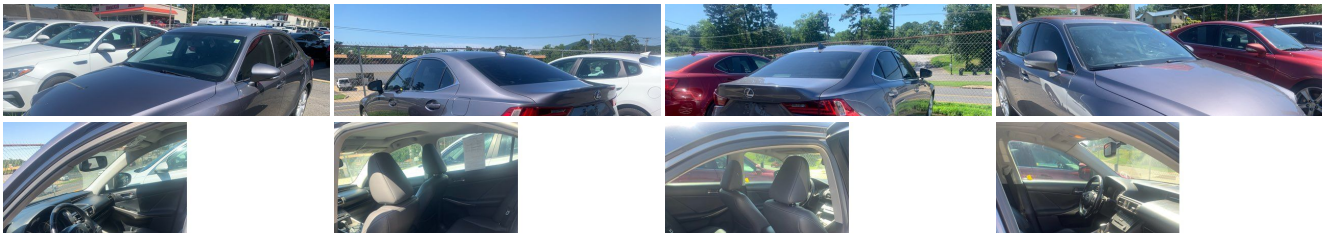

2016 Lexus IS 200t Base

View this vehicle on our website at johngibsonautosales.com

(501) 767-8455

1425 Airport Rd , Hot Springs, Arkansas 71913

Photos
Details
Contact

Specifications:

Year:	2016
VIN:	JTHBA1D2XG5002129
Make:	Lexus
Stock:	47420R
Model/Trim:	IS 200t Base
Condition:	Pre-Owned

Body:	Sedan
Exterior:	PEWTER
Engine:	2.0L Turbo I4 241hp 258ft. lbs.
Interior:	N/A Leatherette
Transmission:	8-Speed Shiftable Automatic
Mileage:	142,256
Drivetrain:	Rear Wheel Drive
Economy:	City 22 / Highway 33

Vehicle Description

Installed Options

Interior

- Air filtration- Front air conditioning: automatic climate control
- Front air conditioning zones: dual - Rear vents: second row
- Armrests: rear center folding with storage- Floor mat material: carpet- Floor mats: front
- Interior accents: leather- Shift knob trim: leather- Steering wheel trim: leather
- Cargo area light- Cruise control- Power outlet(s): 12V front- Power steering
- Push-button start- Rearview mirror: auto-dimming- Steering wheel: tilt and telescopic
- Touch-sensitive controls- Universal remote transmitter: Homelink - garage door opener
- Clock- Compass- Digital odometer- External temperature display
- Multi-function display- Trip odometer- Driver seat power adjustments: 10
- Front seat type: bucket- Passenger seat power adjustments: 8- Rear seat folding: split
- Rear seat type: 60-40 split bench - Upholstery: leatherette

Exterior

- Exhaust: dual tip- Front bumper color: body-color- Ground effects/lower spoilers
- Mirror color: body-color- Daytime running lights: LED
- Exterior entry lights: approach lamps- Front fog lights: LED- Taillights: LED
- Side mirrors: heated- Spare wheel type: steel- Tire Pressure Monitoring System
- Wheels: aluminum alloy- Front wipers: variable intermittent
- Power windows: safety reverse- Window defogger: rear