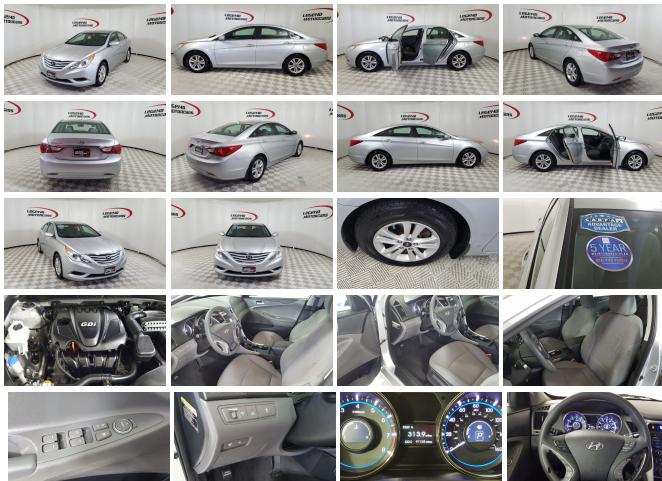

# 2013 Hyundai SONATA GLS

View this car on our website at [legendmotorcars.com/7306203/ebrochure](http://legendmotorcars.com/7306203/ebrochure)

Website Price **\$9,450**

Come test drive this Clean, Sporty and Fuel Efficient 2013 Hyundai Sonata. This Hyundai is powered by a fuel efficient 2.4 liter dual overhead cam 16 valve GDI engine mated with a smooth shifting automatic transmission. It is equipped with power windows and locks, tilt/telescoping wheel w/audio controls, cruise, power heated mirrors, front/side airbags, safety curtain, anti-lock brakes, traction control, message center, home link, remote keyless entry, Bluetooth, AM/FM CD with aux audio jack/USB and Alloy wheels.

All of our vehicles undergo an extensive multi point inspection/reconditioning. We now offer a complimentary 5 year maintenance plan on all vehicles in stock. We specialize in Guaranteed approvals, affordable down payments and payment plans for most any budget. We also have a clean and clear title plus Free CarFax Buyback Guarantee. For more information please call 972-272-7500 or visit [www.legendmotorcars.com](http://www.legendmotorcars.com). We Want to Earn Your Business!