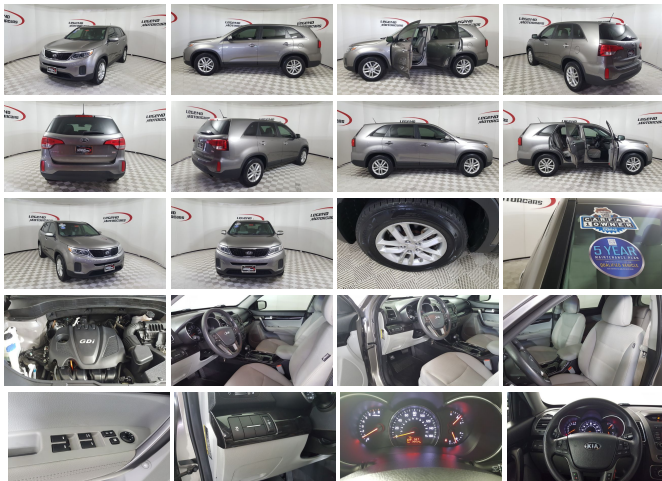

2015 Kia Sorento LX

View this car on our website at legendmotorcars.com/7306146/ebrochure

Website Price **\$0**

Specifications:

Year:	2015
VIN:	5XYKT3A66FG552318
Make:	Kia
Stock:	18471
Model/Trim:	Sorento LX
Condition:	Pre-Owned
Body:	SUV
Exterior:	[STM] Satin Metal
Engine:	2.4L
Interior:	Gray Cloth
Mileage:	74,414
Drivetrain:	Front Wheel Drive
Economy:	City 20 / Highway 27

Come test drive this Sporty, Stylish and Roomy 2015 Kia Sorento. This Sorento is powered by a fuel efficient 2.4 liter dual over head cam 16 valve I4 engine mated with a smooth shifting automatic transmission. It is equipped with power windows and locks, tilt/telescoping wheel w/audio controls, cruise, power heated mirrors, front/side air bags, safety curtain, anti lock brakes, traction control, Bluetooth, AM/FM CD with aux audio jack/USB and Alloy wheels.

All of our vehicles undergo an extensive multi point inspection/reconditioning. We now offer a complimentary 5 year maintenance plan on all vehicles in stock. We specialize in Guaranteed approvals, affordable down payments and payment plans for most any budget. We also have a clean and clear title plus Free CarFax Buyback Guarantee. For more information please call 972-272-7500 or visit www.legendmotorcars.com. We Want to Earn Your Business!

Exterior

- Door handle color: chrome- Front bumper color: body-color- Mirror color: body-color
- Exterior entry lights: approach lamps- Headlights: LED- Taillights: LED
- Side mirrors: heated- Spare wheel type: steel- Tire Pressure Monitoring System
- Wheels: aluminum alloy- Front wipers: variable intermittent- Power windows
- Rear privacy glass- Rear wiper: intermittent- Solar-tinted glass- Window defogger: rear