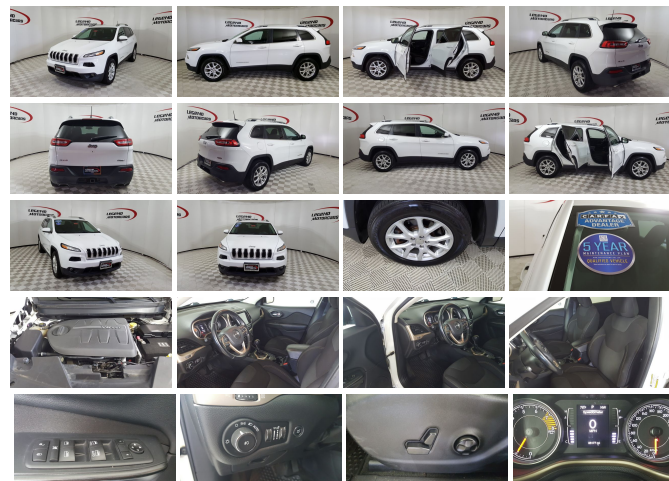

2016 Jeep Cherokee Latitude

View this car on our website at legendmotorcarscarrollton.com/7306100/ebrochure

Sale Price **\$12,900**

Specifications:

Year:	2016
VIN:	1C4PJMCS1GW150089
Make:	Jeep
Stock:	C18477
Model/Trim:	Cherokee Latitude
Condition:	Pre-Owned
Body:	SUV
Exterior:	[PW7] Bright White Clear Coat
Engine:	3.2L V6
Interior:	Black Cloth
Mileage:	85,177
Drivetrain:	4 Wheel Drive
Economy:	City 20 / Highway 28

Take a look at this Clean, Roomy and Well Equipped 2016 Jeep Cherokee. This 4WD Cherokee is powered by a hearty 3.2 liter dual overhead cam 24 valve V6 engine mated with an automatic transmission. It is equipped with power windows and locks, tilt wheel w/audio controls, cruise, power heated mirrors, front/side airbags, anti-lock brakes, traction control, tire pressure monitoring, remote keyless entry, trailer tow, dual zone climate control, heated front seats, back up camera, 9 speaker audio w/subwoofer, Navigation, UConnect w/8" touchscreen, AM/FM CD with aux audio jack/USB and Alloy wheels.