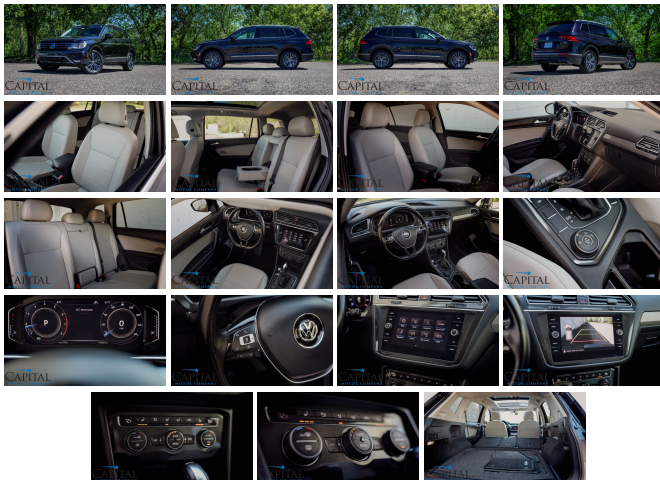

2019 Volkswagen Tiguan SEL 4MOTION All-Wheel Drive Crossover w/Virtual Cockpit, Backup Cam and Panoramic Roof

View this car on our website at capitalmotorcompany.com/7306072/ebrochure

Your Price **\$19,950**

Specifications:

Year:	2019
VIN:	3VV2B7AX6KM087119
Make:	Volkswagen
Stock:	6158
Model/Trim:	Tiguan SEL 4MOTION All-Wheel Drive Crossover w/Virtual Cockpit, Backup Cam and Panoramic Roof
Condition:	Pre-Owned
Body:	SUV
Exterior:	[2T2T] Deep Black Pearl
Engine:	2.0-Liter 4-Cylinder Turbo
Interior:	Storm Gray Leatherette
Transmission:	8-Speed Automatic with Sport/Manual Mode
Mileage:	73,447
Drivetrain:	All Wheel Drive
Economy:	City 21 / Highway 29

We have for sale a very nice 2019 Volkswagen Tiguan SEL 4MOTION All-Wheel Drive Luxury Crossover SUV that is a treat to drive and has so much to offer! It has gorgeous Deep Black Pearl with combination Storm Gray and Titan Black Interior, plus the 18-Inch Duo-Tone Alloy Wheels that give this SUV an incredible stance! If you're looking for a newer All-Wheel Drive SUV that won't break the bank to buy and won't cost you an arm and a leg to own, this Tiguan is the perfect choice! We know that if you like how it looks in the pictures you will fall in love when you come to drive it!