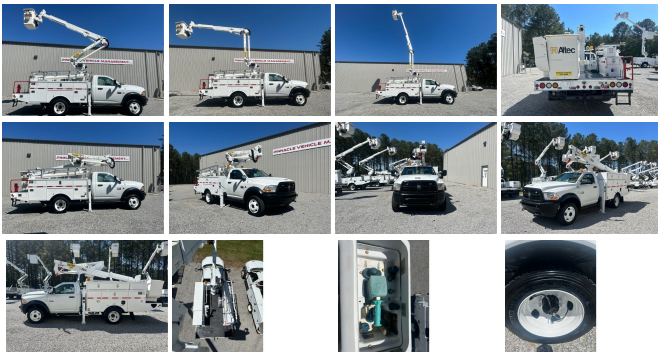

pinnaclebuckettrucksgeorgia.com
8175429170
104 Reynolds Rd
Woodbury, ga 30293

Pinnacle Vehicle
Management

2012 Ram 5500 Altec AT-37G

View this car on our website at pinnaclebuckettrucksgeorgia.com/7306070/ebrochure

Our Price **\$44,980**

Specifications:

Year: 2012
VIN: 3C7WDMAL8CG154876
Make: Ram
Stock: 4876
Model/Trim: 5500 Altec AT-37G
Condition: Pre-Owned
Exterior: White
Engine: Cummins 6.7L I6 320-325hp 650-750ft. lbs.
Interior: Gray
Mileage: 188,544
Drivetrain: Rear Wheel Drive

2012 RAM 5500 6.7L V8

Altec AT-37G 42ft Boom

188k Miles

2 Outriggers

Operates and Drives Great!

AC/Heat/Radio

Backup Cameras

Very Clean exterior/Interior

No Leaks

Great Tires

Truck is ready to work!

Located 1hr South of Atlanta
GA

Financing/Shipping Available

2012 Ram 5500 Altec AT-37G

Pinnacle Vehicle Management - 8175429170 - View this car on our website at pinnaclebuckettrucksgeorgia.com/7306070/ebrochure