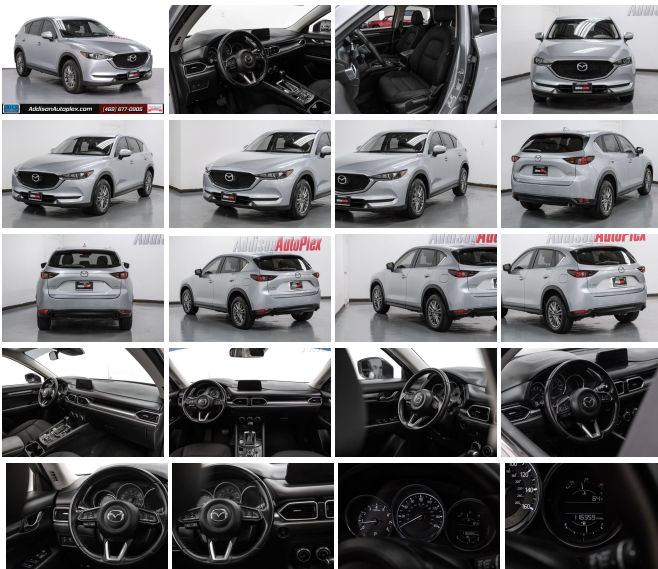

Under the hood lies the heart of the CX-5 Sport – the SKYACTIV-G 2.5L I4 engine. With an impressive 187 horsepower and 186 ft. lbs. of torque, this powertrain is a marvel of engineering that offers responsive acceleration and smooth power delivery. Whether you're navigating city streets or cruising on the highway, the CX-5 Sport delivers exhilarating performance that's sure to invigorate your driving experience.

The 6-Speed Shiftable Automatic transmission is a driver's delight, offering the convenience of an automatic with the engaging feel of a manual. This intelligent transmission adapts to your driving style, providing seamless shifts and ensuring you're always in the optimal gear for maximum efficiency and performance.

Mazda's commitment to excellence is evident in the CX-5 Sport's accolades. As a recipient of Kelley Blue Book's Brand Image Awards for Best Performance Brand and Best Styling Brand, you can take pride in owning a vehicle that's recognized for its superior driving dynamics and stunning visual appeal. These awards are a testament to Mazda's