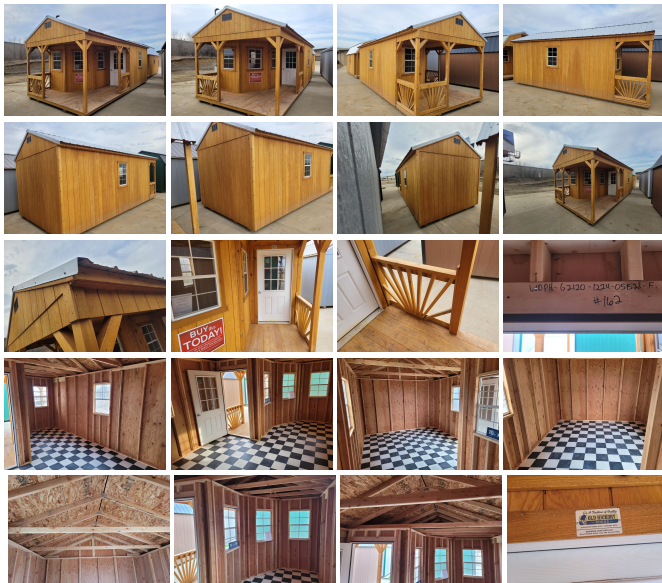

2023 Old Hickory Sheds 12x24 Play House/ Poarch Style Utility

SALES Team 701 483 3700

View this car on our website at autoramaauto.com/7306038/ebrochure

Our Price **\$9,695**

Specifications:

Year:	2023
VIN:	162
Make:	Old Hickory Sheds
Stock:	WDPH-G2120-1224-051323-F
Model/Trim:	12x24 Play House/ Poarch Style Utility
Condition:	Pre-Owned
Engine:	0 cc
Exterior:	Fir Silver
Mileage:	0
Hours:	0

In Dickinson, Used, Deluxe Porch 12x24 Shed, Rent to own \$448 /MO No Credit check! #162

- On Lot- Dickinson
- Rental Return
- Ready for Delivery
- Stained Fir-
- Metal roof- Silver
- Side Wall - 7 Foot
- 4 ft of loft on each end.
- 1 Standard walk in door
- 5 - 2x3 Windows with screens
- Engineered floor
- 2 -4x4 skids
- Quality made in Belle Fourche South Dakota.
- Write a check priced when new \$12460

Design your own at
www.OldHickorybuildings.com

From the smallest at 8x8 to the largest at 16x40.

Choose from sheds in 3 styles; Barn, Utility and Studio! You can add packages like; Play House, Deluxe Play House, Side porch, Dormer and Garage type. We also make Animal Shelters with Tack Rooms, Chicken Coops, and Cabanas.