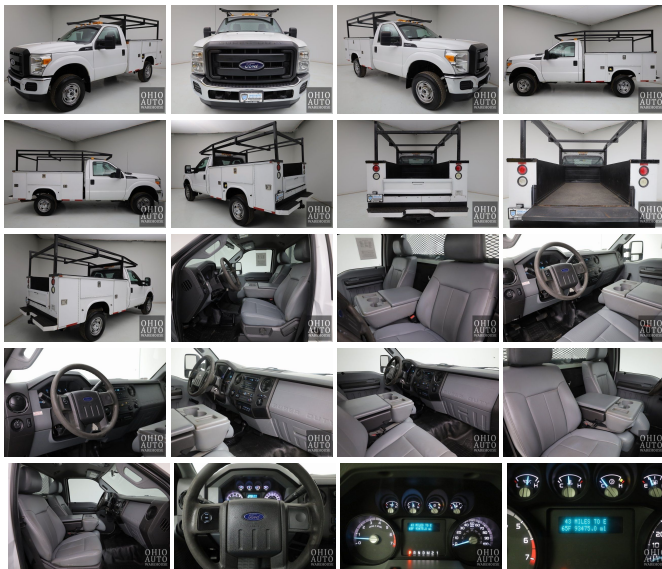

## Specifications:

<b>Year:</b>	2012
<b>VIN:</b>	1FDBF2B66CEA93615
<b>Make:</b>	Ford
<b>Stock:</b>	7325K
<b>Model/Trim:</b>	F-250SD XL 4x4 Service Utility Bed We Finance
<b>Condition:</b>	Pre-Owned
<b>Body:</b>	Pickup Truck
<b>Exterior:</b>	White
<b>Engine:</b>	6.2L Flex Fuel V8 385hp 405ft. lbs.
<b>Interior:</b>	Steel Vinyl
<b>Transmission:</b>	6-Speed Shifttable Automatic
<b>Mileage:</b>	93,446
<b>Drivetrain:</b>	4 Wheel Drive

SET OF 4 BRAND NEW TIRES...This is a 2012 Ford F-250 Super Duty 4x4 Standard Cab Utility Bed with 93K Miles and a 6.2L V8 Engine. Commercial Service Utility Bed, Towing Package, Air Conditioning, and much more. Ohio Auto Warehouse LLC is located at 3533 Lesh Street NE Canton, Ohio 44705. We are just one hour south of Cleveland. Please call or email to verify vehicle availability, options and condition. Vehicles are shown by APPOINTMENT to avoid any wait time. We can be reached by Phone 3 3 0 4 3 0 0 0 0 Text 3 3 0 7 5 2 4 4 6 1 or Toll Free 8 5 5 4 3 0 AUTO (2886). We have financing available with local and national banks with approved credit. More pictures & info on this vehicle at [OhioAutoWarehouse.com](http://OhioAutoWarehouse.com) Extended Service Agreements, vehicle history reports and 3rd party inspections are available upon request for all vehicles. We ship all over the United States at a guaranteed or quoted rate. pickup truck commercial service utility

Beneath the hood lies a mighty 6.2L Flex Fuel V8 engine, boasting an

impressive 385 horsepower and 405 ft-lbs of torque. This beast of an engine is not just about raw power; it's engineered for efficiency with its Flex Fuel capability, ensuring you get the most out of every drop of fuel. The 6-Speed Shifttable Automatic transmission provides smooth and precise shifting, giving you full control over the immense power at your fingertips.