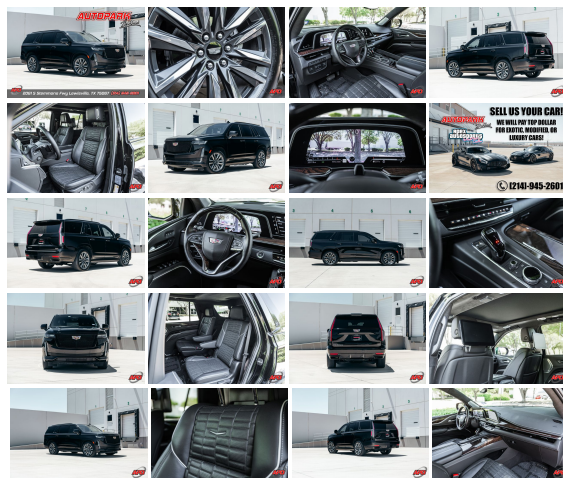

2022 Cadillac Escalade Sport Platinum

View this car on our website at autoparkdallas.com/7305892/ebrochure

Website Price **\$95,995**

Specifications:

Year:	2022
VIN:	1GYS4GKLXNR276907
Make:	Cadillac
Stock:	1957
Model/Trim:	Escalade Sport Platinum
Condition:	Pre-Owned
Body:	SUV
Exterior:	[GBA] Black Raven
Engine:	EcoTec3 6.2L V8 420hp 460ft. lbs.
Interior:	Jet Black Leather
Transmission:	10-Speed Shiftable Automatic
Mileage:	33,009
Drivetrain:	4 Wheel Drive
Economy:	City 14 / Highway 19

AutoPark Dallas is thrilled to offer you this Black Raven on Jet Black 2022 Cadillac Escalade Sport Platinum for sale! Nothing is more classic and sharp than Cadillac's Black Raven exterior on Jet Black interior and with our Escalade here at APD there is plenty to enjoy when sitting behind the wheel! Straight from the factory, the Cadillac Escalade generation are STUFFED with all the newest technology that makes driving safer, easier, and most of all comfortable for everybody inside! Most noticeable changes to the new generation is the exterior, with the front end have the most change becoming more aggressive but at the same time giving off that feeling of high class luxury! DO! NOT! HESITATE!!! If you're looking for a top of the line SUV or the next family vehicle, then come check out this Escalade Sport Platinum parked here in our indoor 16,000 Sq Ft Showroom located in Dallas , Texas amongst our inventory of 100+ other Unique / Modified and Luxury Vehicles!