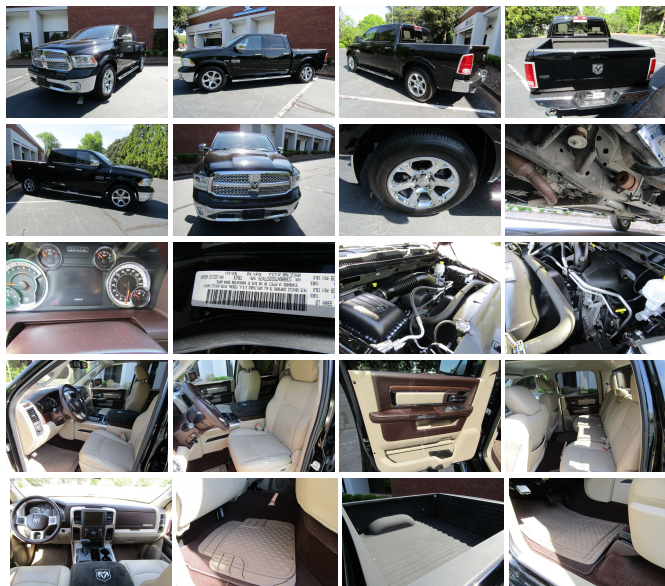

2013 Ram 1500 Laramie

View this car on our website at autosportsatl.com/7305859/ebrochure

Our Price **\$20,499**

Specifications:

Year: 2013
VIN: 1C6RR6NT5DS577479
Make: Ram
Model/Trim: 1500 Laramie
Condition: Pre-Owned
Body: Pickup Truck
Exterior: Black
Engine: HEMI 5.7L V8 395hp 407ft. lbs.
Interior: Brown Leather
Transmission: 6-Speed Automatic
Mileage: 56,192
Economy: City 14 / Highway 20

1 owner
0 accidents
Texas truck

2013 Ram 1500 Laramie

Sullivan Autos of Atlanta - 770-597-3331 - View this car on our website at autosportsatl.com/7305859/ebrochure

Our Location :

2013 Ram 1500 Laramie

Sullivan Autos of Atlanta - 770-597-3331 - View this car on our website at autosportsatl.com/7305859/ebrochure

Exterior

- Door handle color: body-color with chrome accents- Exhaust: dual tip
- Front bumper color: chrome- Mirror color: chrome- Paint: two-tone- Pickup bed light
- Daytime running lights: LED- Exterior entry lights: puddle lamps- Front fog lights
- Side mirror adjustments: power- Side mirrors: auto-dimming- Spare wheel type: steel
- Tire Pressure Monitoring System- Wheels: chrome clad
- Front wipers: variable intermittent- Pickup sliding rear window: power horizontal
- Power windows- Rear privacy glass