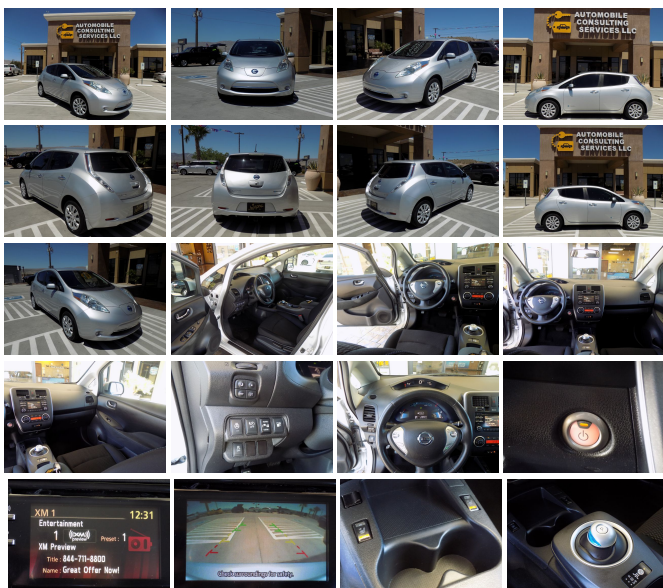

Specifications:

Year:	2015
VIN:	1N4AZ0CP1FC326700
Make:	Nissan
Stock:	110658
Model/Trim:	LEAF S
Condition:	Pre-Owned
Body:	Hatchback
Exterior:	[K23] Brilliant Silver
Engine:	Electric 107hp 187ft. lbs.
Interior:	-
Transmission:	1-Speed Direct-Drive Automatic
Mileage:	52,841
Drivetrain:	Front Wheel Drive
Economy:	City 126 / Highway 101

**84 MILE RANGE ELECTRIC CAR,
64KW CHARGER**