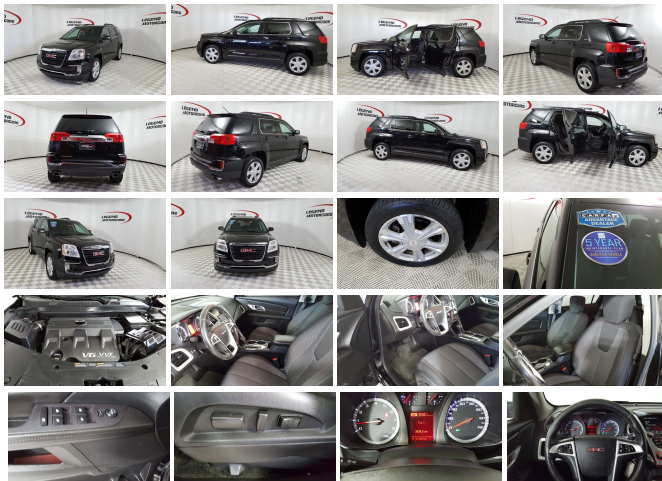

## 2017 GMC Terrain SLE-2

View this car on our website at [legendmotorcars.com/7305021/ebrochure](http://legendmotorcars.com/7305021/ebrochure)

Website Price **\$12,950**

### Specifications:

<b>Year:</b>	2017
<b>VIN:</b>	2GKFLNE30H6333419
<b>Make:</b>	GMC
<b>Stock:</b>	18475
<b>Model/Trim:</b>	Terrain SLE-2
<b>Condition:</b>	Pre-Owned
<b>Body:</b>	SUV
<b>Exterior:</b>	[GB8] Ebony Twilight Metallic
<b>Engine:</b>	3.6L V6
<b>Interior:</b>	Jet Black Cloth
<b>Mileage:</b>	72,340
<b>Drivetrain:</b>	Front Wheel Drive
<b>Economy:</b>	City 17 / Highway 24

Come test drive this Clean, Roomy and Nicely Equipped 2017 GMC Terrain. This Terrain is powered by a hearty 3.5 liter dual overhead cam V6 engine mated with a automatic transmission. It is equipped with power windows and locks, tilt wheel w/audio controls, cruise, power heated mirrors, front/side airbags, safety curtain, anti lock brakes, traction control, driver information center, fog lamps, power drivers seat, remote keyless entry, heated front seats, back up camera, Bluetooth, MyLink w/7" screen, Pioneer AM/FM CD with aux audio jack/USB and Alloy wheels.