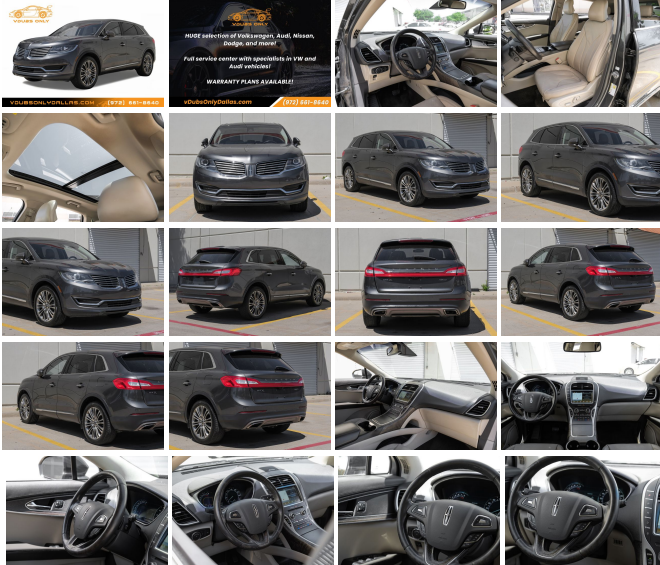

Specifications:

Year: 2017
VIN: 2LMPJ8LR5HBL10529
Make: Lincoln
Stock: L10529
Model/Trim: MKX Reserve
Condition: Pre-Owned
Body: SUV
Exterior: [J7] Magnetic Gray Metallic
Engine: 3.7L V6 303hp 278ft. lbs.
Interior: Hazelnut
Transmission: 6-Speed Shiftable Automatic
Mileage: 44,661
Drivetrain: All Wheel Drive
Economy: City 16 / Highway 23

2017 LINCOLN MKX

vDUBSONLYDALLAS.COM (972) 661-8640