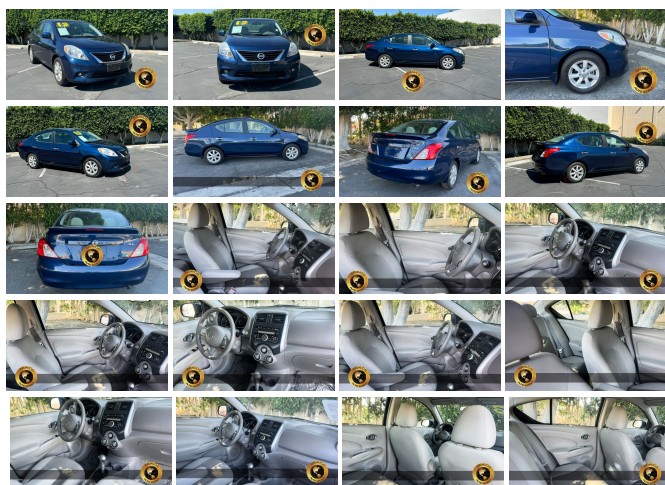

2013 Nissan Versa 1.6 SL

View this car on our website at bravosautoworld.com/7304923/ebrochure

Our Price **\$9,995**

Specifications:

Year:	2013
VIN:	3N1CN7AP5DL888470
Make:	Nissan
Stock:	888470-N
Model/Trim:	Versa 1.6 SL
Condition:	Pre-Owned
Body:	Sedan
Exterior:	[B17] Metallic Blue
Engine:	1.6L I4 109hp 107ft. lbs.
Interior:	Sandstone Cloth
Transmission:	CVT
Mileage:	58,855
Drivetrain:	Front Wheel Drive
Economy:	City 31 / Highway 40

2013 Nissan Versa 1.6 SL

Bravo's Auto World - (760) 409-7781 - View this car on our website at bravosautoworld.com/7304923/ebrochure

Our Location :

2013 Nissan Versa 1.6 SL

Bravo's Auto World - (760) 409-7781 - View this car on our website at bravosautoworld.com/7304923/ebrochure

Installed Options

Interior

- Front air conditioning- Dash trim: alloy- Door trim: cloth- Shift knob trim: alloy
- Cargo area light- Cruise control- Multi-function remote: proximity entry system
- Power outlet(s): 12V front- Power steering: variable/speed-proportional- Push-button start
- Clock- Trip odometer- Front seat type: bucket- Rear seat folding: split
- Rear seat type: 40-60 split bench - Upholstery: premium cloth

Exterior

- Door handle color: chrome- Front bumper color: body-color- Mirror color: body-color
- Rear spoiler- Front fog lights- Side mirror adjustments: power- Spare wheel type: steel
- Tire Pressure Monitoring System- Wheels: aluminum alloy
- Front wipers: variable intermittent- Power windows: safety reverse
- Window defogger: rear