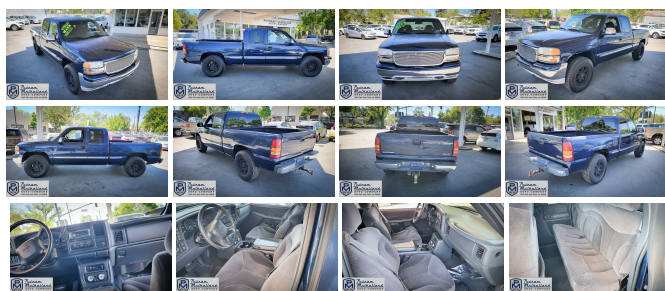

## 2001 GMC Sierra 1500 4WD

View this car on our website at [pmautoco.com/7304902/ebrochure](http://pmautoco.com/7304902/ebrochure)

Our Price **\$7,995**

### Specifications:

<b>Year:</b>	2001
<b>VIN:</b>	1GTEK19T51E130489
<b>Make:</b>	GMC
<b>Stock:</b>	5020
<b>Model/Trim:</b>	Sierra 1500 4WD
<b>Condition:</b>	Pre-Owned
<b>Body:</b>	Pickup Truck
<b>Exterior:</b>	Blue
<b>Engine:</b>	5.3L V8 OHV 16V FI Engine
<b>Interior:</b>	Gray
<b>Transmission:</b>	4-Speed Automatic
<b>Mileage:</b>	173,163
<b>Drivetrain:</b>	4 Wheel Drive
<b>Economy:</b>	City 13 / Highway 16

2001 GMC Sierra 1500 4WD

Putnam Mulholland Auto Company, Inc. - 530-343-5565 - View this car on our website at [pmautoco.com/7304902/ebrochure](http://pmautoco.com/7304902/ebrochure)

### Interior

- Center console- Power steering- Clock- Front seat type: split-bench
- Rear seat type: split-bench- Upholstery: cloth