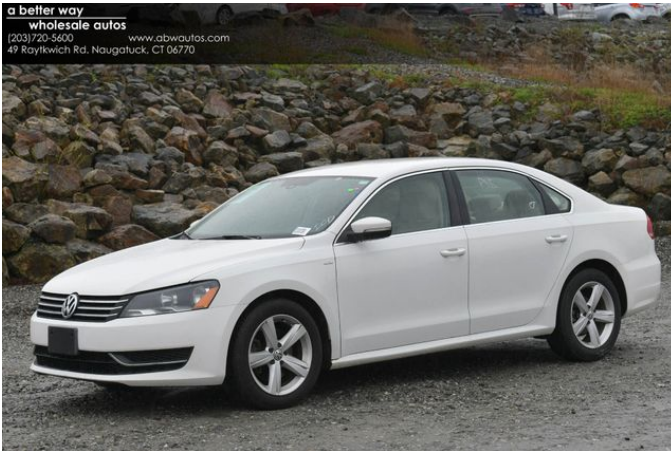

2014 Volkswagen Passat 1.8T S PZEV

View this car on our website at abwautos.com/7304871/ebrochure

Our Price **\$7,995**

Specifications:

Year:	2014
VIN:	1VWAT7A31EC038059
Make:	Volkswagen
Stock:	38059A
Model/Trim:	Passat 1.8T S PZEV
Condition:	Pre-Owned
Body:	Sedan
Exterior:	White
Engine:	1.8L I4 Turbo 170hp 184ft. lbs. PZEV
Interior:	Tan Leather
Transmission:	Automatic
Mileage:	114,700
Drivetrain:	Front Wheel Drive
Economy:	City 24 / Highway 34

For sale at A Better Way Wholesale Autos - 2023 DealerRater Consumer Satisfaction Award winner - Connecticut's highest volume independent auto dealer! We have the area's largest selection of pre-owned vehicles at the lowest prices available, over 700 in stock to choose from! Financing for all credit tiers and extended warranties available. Please contact our sales department for more information about this vehicle or the rest of our inventory. Call 203-720-5600, view our website www.abwautos.com, or visit our showroom in Naugatuck, CT. Open 7 days a week!

Exterior

- Front bumper color: body-color- Mirror color: body-color- Daytime running lights
- Taillights: LED- Side mirrors: integrated turn signals- Spare wheel type: steel
- Tire Pressure Monitoring System- Wheels: steel- Front wipers: variable intermittent
- Power windows: safety reverse- Window defogger: rear