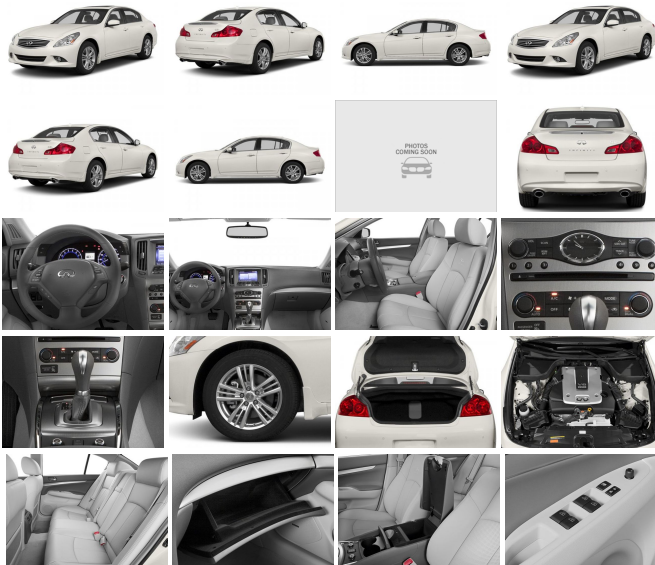

# 2013 INFINITI G37 Sedan AWD Journey

View this car on our website at [autosourcehawaii.com/7304863/ebrochure](http://autosourcehawaii.com/7304863/ebrochure)

Our Price **\$16,995**

Retail Value **\$19,995**

Prepare to be captivated by the exhilarating elegance of the 2013 INFINITI G37 Sedan x, a harmonious blend of luxury and performance that stands as a testament to automotive craftsmanship. With a mere 65,968 miles on the odometer, this pristine white beauty is just beginning to stretch its legs on the journey of luxury driving.

As you approach the G37, the first thing you'll notice is its striking exterior, a vision in white that exudes sophistication. The body-color mirror caps and front bumper seamlessly integrate with the vehicle's sleek lines, creating an aesthetic that's both commanding and graceful. The dual-tip exhaust hints at the power that lies beneath the hood, promising a symphony of performance each time you start the engine.

As you slide into the driver's seat, you're greeted by a world of technology and comfort. The 7-inch infotainment screen is your gateway to connectivity and entertainment, offering Bluetooth wireless data links for hands-free conversations and streaming audio. With six speakers enveloping you in crystal-clear sound, the speed-sensitive volume control adjusts audio levels in perfect harmony with your driving speed, ensuring your focus remains on the road.