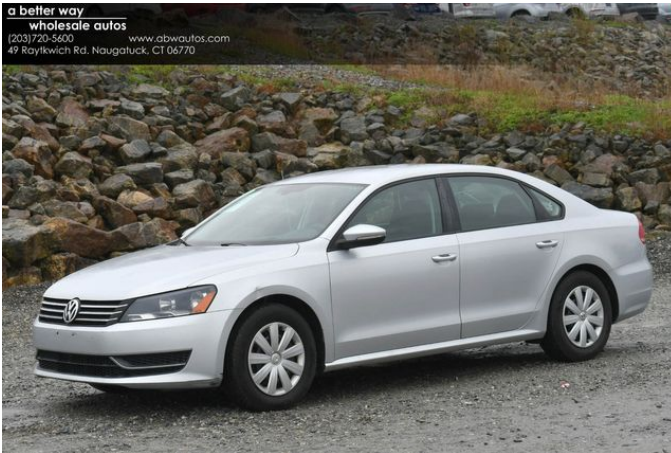

# 2012 Volkswagen Passat S

View this car on our website at [abwautos.com/7304835/ebrochure](http://abwautos.com/7304835/ebrochure)

Our Price **\$7,995**

## Specifications:

<b>Year:</b>	2012
<b>VIN:</b>	1VWAH7A34CC021772
<b>Make:</b>	Volkswagen
<b>Stock:</b>	21772A
<b>Model/Trim:</b>	Passat S
<b>Condition:</b>	Pre-Owned
<b>Body:</b>	Sedan
<b>Exterior:</b>	Silver
<b>Engine:</b>	2.5L I5 170hp 177ft. lbs.
<b>Interior:</b>	Black Cloth
<b>Transmission:</b>	Automatic
<b>Mileage:</b>	67,900
<b>Drivetrain:</b>	Front Wheel Drive
<b>Economy:</b>	City 22 / Highway 31