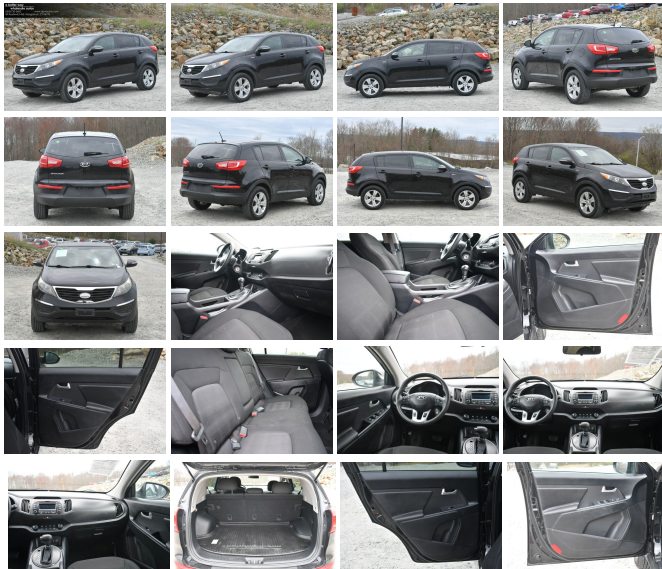

Specifications:

Year:	2012
VIN:	KNDPBCA28C7211274
Make:	Kia
Stock:	211274AAA
Model/Trim:	Sportage LX
Condition:	Pre-Owned
Body:	SUV
Exterior:	[9P] Black Cherry
Engine:	2.4L I4 176hp 168ft. lbs.
Interior:	Black Cloth
Transmission:	Automatic
Mileage:	108,200
Drivetrain:	All Wheel Drive
Economy:	City 20 / Highway 27

For sale at A Better Way Wholesale Autos - 2023 DealerRater Consumer Satisfaction Award winner - Connecticut's highest volume independent auto dealer! We have the area's largest selection of pre-owned vehicles at the lowest prices available, over 700 in stock to choose from! Financing for all credit tiers and extended warranties available. Please contact our sales department for more information about this vehicle or the rest of our inventory. Call 203-720-5600, view our website www.abwautos.com, or visit our showroom in Naugatuck, CT. Open 7 days a week!