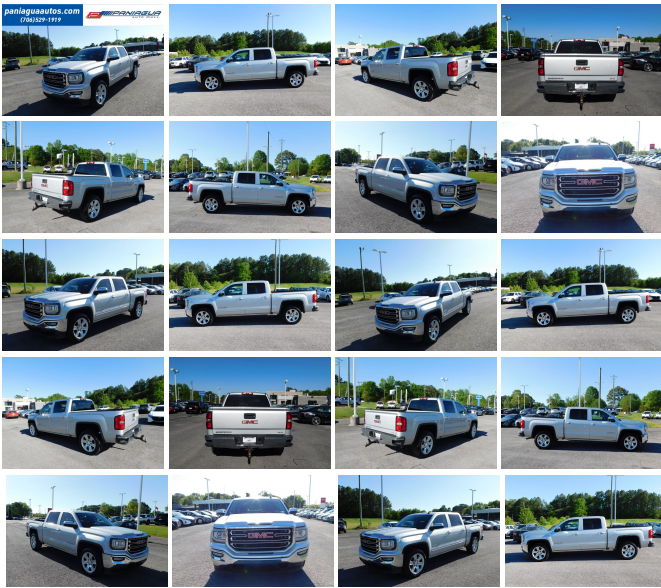

2016 GMC Sierra 1500 SLE

View this car on our website at paniaguaautos.com/7304784/ebrochure

Our Price **\$17,900**

Specifications:

Year:	2016
VIN:	3GTP1MEC6GG127735
Make:	GMC
Stock:	11417
Model/Trim:	Sierra 1500 SLE
Condition:	Pre-Owned
Body:	Pickup Truck
Exterior:	Silver
Engine:	EcoTec3 5.3L V8 355hp 383ft. lbs.
Interior:	Black Cloth
Transmission:	6-Speed Shiftable Automatic w/Overdrive
Mileage:	163,277
Drivetrain:	Rear Wheel Drive
Economy:	City 16 / Highway 23

2016 GMC SIERRA 1500 SLE 5.3L V8 AUTOMATIC CLOTH
INTERIOR ALL POWER HURRY IN TODAY AND CHECK OUT OUR
MOST RECENT INVENTORY WE HAVE THE BEST DEALS OF THE
YEAR COME SEE US SOON

2016 GMC Sierra 1500 SLE

Paniagua Auto Mall - 706-529-1919 & 423-472-4045 - View this car on our website at paniaguaautos.com/7304784/ebrochure

Our Location :

2016 GMC Sierra 1500 SLE

Paniagua Auto Mall - 706-529-1919& 423-472-4045 - View this car on our website at paniaguaautos.com/7304784/ebrochure

Installed Options

Interior

- Air filtration- Front air conditioning- Floor mat material: rubber/vinyl- Floor mats: front
- Steering wheel trim: leather- Ambient lighting- Cruise control
- Multi-function remote: keyless entry- Power outlet(s): two 12V- Power steering- Clock
- Digital odometer- External temperature display- Multi-function display- Trip odometer
- Front seat type: 40-20-40 split bench - Passenger seat manual adjustments
- Rear seat folding: folds up- Rear seat type: 60-40 split bench - Upholstery: cloth

Exterior

- Front bumper color: chrome- Mirror color: body-color- Pickup bed light: LED
- Tailgate: lift assist- Daytime running lights: LED- Side mirrors: heated
- Spare wheel type: steel- Tire Pressure Monitoring System
- Wheels: painted aluminum alloy- Front wipers: variable intermittent- Power windows
- Tinted glass