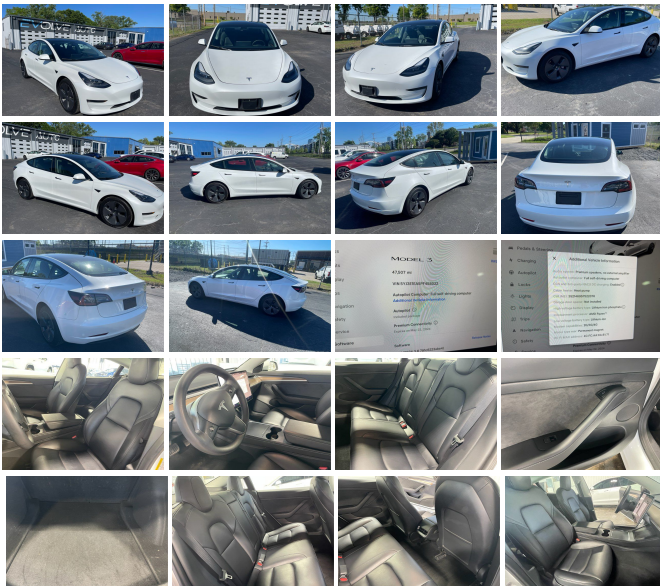

2023 Tesla Model 3 Base

View this car on our website at evolveauto.com/7304754/ebrochure

Our Price **\$26,500**

Specifications:

Year:	2023
VIN:	5YJ3E1EA5PF458022
Make:	Tesla
Stock:	10332
Model/Trim:	Model 3 Base
Condition:	Pre-Owned
Body:	Sedan
Exterior:	WHITE
Engine:	Electric 271hp 310ft. lbs.
Interior:	Black Leatherette
Transmission:	1-Speed Direct-Drive Automatic
Mileage:	47,507
Drivetrain:	Rear Wheel Drive
Economy:	City 138 / Highway 126

Clean Title and History

Shipping and Financing Available

Call or Message Evolve Auto to Set Your Viewing/Test Driving Appointment

Our Location :

2023 Tesla Model 3 Base

EVolve Auto - 501-904-6188 - View this car on our website at evolveauto.com/7304754/ebrochure

Exterior

- Front bumper color: body-color- Mirror color: body-color- Rear spoiler: lip
- Rear trunk/liftgate: power operated- Daytime running lights: LED
- Exterior entry lights: approach lamps- Front fog lights: LED- Taillights: LED
- Side mirror adjustments: power- Side mirrors: auto-dimming
- Moonroof / Sunroof: panoramic- Tire Pressure Monitoring System
- Wheels: aluminum alloy- Front wipers: rain sensing- Tinted glass
- Window defogger: rear