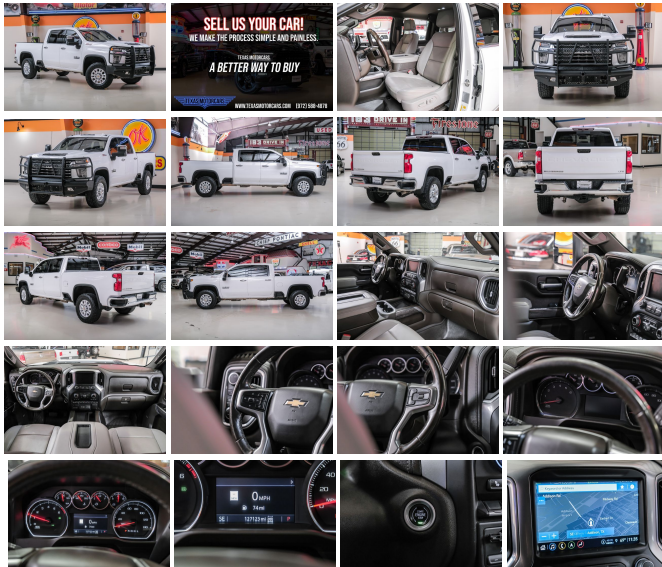

2022 Chevrolet Silverado 2500HD LTZ 4x4 Gleaming white and geared up for war, this 2022 Chevrolet Silverado 2500HD LTZ 4x4 is fully equipped with everything you could want from your heavy duty pickup. Off-road capable and packing a 6.6L V8 engine, the Silverado is a titan on four wheels. Thanks to its LTZ package, this truck isn't just power, it's pleasure too. A sleek interior and high tech infotainment system ensures every trip behind the wheel is a cherished one. The LTZ Convenience Package II offers the Chevrolet Infotainment System featuring an 8-inch diagonal color touch-screen and navigation, a Bose premium audio system with 7 speakers for an immersive sound experience, and HD surround vision for a comprehensive view of your surroundings. The bed view camera and wireless charging add to the convenience, making every journey a pleasure. Enhancing your experience are heated and ventilated front bucket seats, a center console for added comfort, and rear heated seats. The safety is boosted with front and rear park assist, lane change alert with side blind zone alert, and rear cross traffic alert, ensuring peace of mind for you and your passengers. For the adventurers, the Z71 Off-Road Package equips your Silverado with an off-road suspension and twin tube Rancho shocks, hill descent control, and skid plates to tackle the toughest terrains. All-terrain tires and the a custom grille guard add even more off-road utility. Embrace the blend of might and luxury with the 2022 Chevrolet Silverado 2500HD LTZ 4x4. This is your opportunity to own a piece of award-winning automotive excellence. This vehicle has been reduced at below wholesale prices. READY for work and play! Give us a call today! Can't make it in? We offer shipping all over the United States. Ask your salesperson for shipping quotes. Financing is available with competitive rates! Get pre-approved in no time by filling out a credit application on the finance section of our website! We also