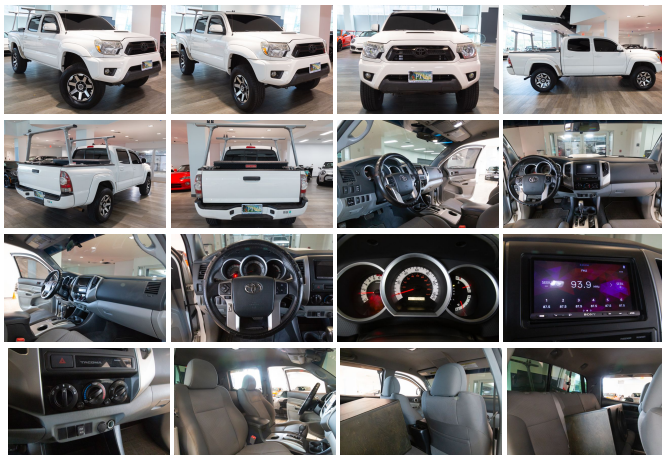

2015 Toyota Tacoma PreRunner

View this car on our website at autosourcehawaii.com/7304585/ebrochure

Our Price **\$29,995**

Retail Value **\$31,995**

Specifications:

Year:	2015
VIN:	3TMJU4GNXFM192504
Make:	Toyota
Stock:	MT00188A
Model/Trim:	Tacoma PreRunner
Condition:	Pre-Owned
Body:	Pickup Truck
Exterior:	Super White
Engine:	4.0L V6 236hp 266ft. lbs.
Interior:	Graphite Cloth
Transmission:	5-Speed Automatic
Mileage:	100,042
Drivetrain:	Rear Wheel Drive
Economy:	City 17 / Highway 21

Step into the realm of reliability and robust performance with our pristine 2015 Toyota Tacoma PreRunner, a beacon of strength and versatility in the midsize pickup segment. With a modest odometer reading of just over 100,042 miles, this Tacoma stands as a testament to endurance and the promise of many more miles of adventure ahead.

Coated in a brilliant white exterior, the Tacoma exudes a sense of purity and sophistication that is bound to turn heads wherever it roams. The interior is a sanctuary of comfort, featuring other cloth seats that provide a cozy embrace for all your journeys. The spacious cabin is not just about comfort; it's designed to be a functional space that caters to all your needs.

Under the hood lies the heart of this beast – a potent 4.0L V6 engine that churns out an impressive 236hp and 266ft. lbs. of torque. The powerplant is mated to a seamless 5-Speed Automatic transmission that ensures smooth acceleration and the kind of responsive handling that makes driving a joy, whether you're navigating city streets or tackling rugged terrain.