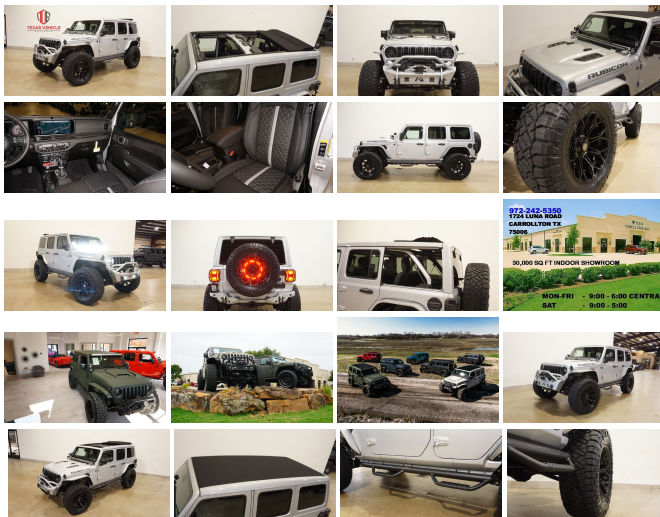

# 2024 Jeep Wrangler Unlimited Rubicon 4X4 SKY TOP,LIFTED,BUMPERS,LED'S

View this car on our website at [tveauto.com/7304464/ebrochure](https://tveauto.com/7304464/ebrochure)

Our Price **\$99,900**

## Specifications:

<b>Year:</b>	2024
<b>VIN:</b>	1C4PJXFG9RW169162
<b>Make:</b>	Jeep
<b>Stock:</b>	169162
<b>Model/Trim:</b>	Wrangler Unlimited Rubicon 4X4 SKY TOP,LIFTED,BUMPERS,LED'S
<b>Condition:</b>	Pre-Owned
<b>Body:</b>	SUV
<b>Exterior:</b>	[PSE] Silver Zynith Clear Coat
<b>Engine:</b>	3.6L V6 285hp 260ft. lbs.
<b>Interior:</b>	Black Leather
<b>Transmission:</b>	8-Speed Shiftable Automatic
<b>Mileage:</b>	157
<b>Drivetrain:</b>	4 Wheel Drive

**UPGRADES INCLUDE:**

\* SILVER ZYNITH CLEAR COAT

SILVER 2-TON TRAILER COAT

- \* SKY ONE-TOUCH POWER TOP WITH REMOVABLE REAR QUARTER WINDOWS
- \* CUSTOM ALEA BLACK LEATHER WITH SILVER STITCHING
- \* FACTORY REMOTE START
- \* REMOTE PROXIMITY KEYLESS ENTRY
- \* CONVENIENCE GROUP
- \* TECHNOLOGY GROUP
- \* SAFETY GROUP
- \* FORWARD FACING TRAIL CAM
- \* FACTORY 12.3 INCH TOUCH SCREEN NAVIGATION WITH HD AM/FM/SIRIUS STEREO & ALPINE PREMIUM AUDIO SYSTEM
- \* FACTORY BACK-UP CAMERA
- \* U-CONNECT
- \* FAB FOURS STUBBY FRONT BUMPER WITH LED FOGLIGHTS (PAINTED TO MATCH)
- \* FRONT D-RINGS & ISOLATORS (BLACK)
- \* SMITTYBILT NEW GEN 3 "X20" 10,000 LB WATERPROOF AND WIRELESS CONTROL WINCH WITH SYNTHETIC ROPE
- \* FACTOR 55 PROLINK (BLACK)
- \* FACTORY LED HEADLIGHTS
- \* RUGGED RIDGE BLACK HEADLIGHT GUARDS
- \* MOPAR 10TH ANNIVERSARY RUBICON POWER DOME HOOD
- \* DV8 OFF ROAD JL SLIM STEEL FENDER FLARES (PAINTED TO MATCH)
- \* DV8 OFF ROAD FRONT & REAR INNER FENDERS
- \* TERAFLX 2.5" SUSPENSION LIFT KIT WITH TERAFLX SPORT CONTROL ARMS & TERAFLX FALCON SHOCKS