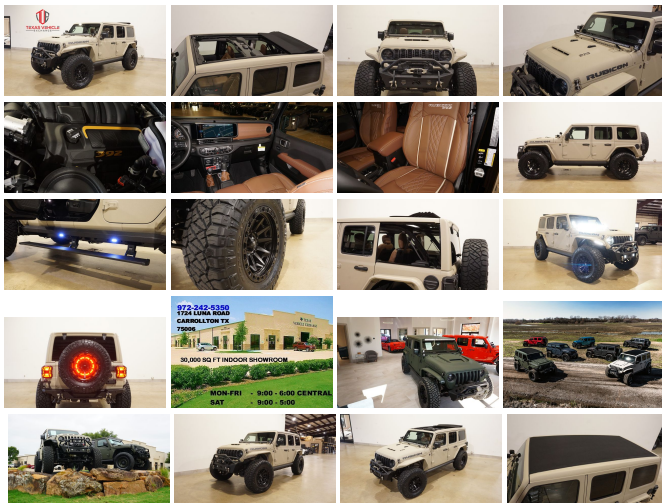

# 2024 Jeep Wrangler Rubicon 392 4X4 SKY TOP, DUPONT KEVLAR, BUMPERS

View this car on our website at [tveauto.com/7304462/ebrochure](https://tveauto.com/7304462/ebrochure)

Our Price **\$149,900**

## Specifications:

<b>Year:</b>	2024
<b>VIN:</b>	1C4RJXSJ7RW251871
<b>Make:</b>	Jeep
<b>Stock:</b>	251871
<b>Model/Trim:</b>	Wrangler Rubicon 392 4X4 SKY TOP, DUPONT KEVLAR, BUMPERS
<b>Condition:</b>	Pre-Owned
<b>Body:</b>	SUV
<b>Exterior:</b>	Tan
<b>Engine:</b>	HEMI 6.4L V8 470hp 470ft. lbs.
<b>Interior:</b>	Brown Leather
<b>Transmission:</b>	8-Speed Shifttable Automatic
<b>Mileage:</b>	52
<b>Drivetrain:</b>	4 Wheel Drive
<b>Economy:</b>	City 13 / Highway 16

NATION WIDE FINANCING

SUBMIT CREDIT APP [WWW.TVEAUTO.COM](https://www.tveauto.com)

OR CALL 972-242-5350

**"GOBI TAN EDITION"**

CUSTOM BUILT **KEVLAR** 2024 JEEP  
WRANGLER JL UNLIMITED RUBICON 4X4  
WITH 27X PACKAGE