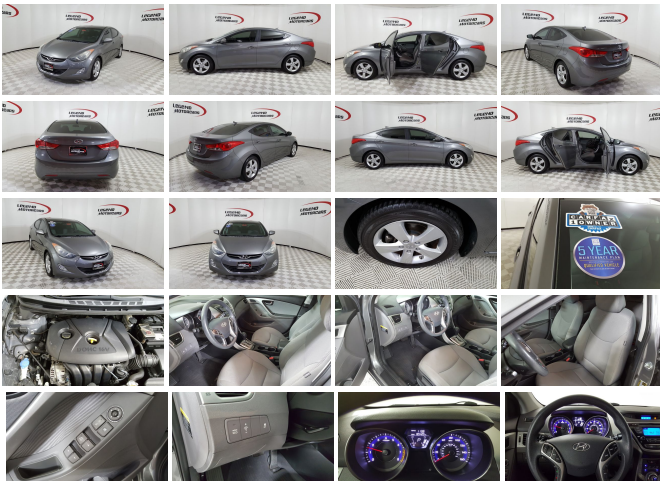

2013 Hyundai ELANTRA GLS

View this car on our website at legendmotorcars.com/7304459/ebrochure

Website Price **\$9,950**

Specifications:

Year:	2013
VIN:	5NPDH4AE8DH341893
Make:	Hyundai
Stock:	18472
Model/Trim:	ELANTRA GLS
Condition:	Pre-Owned
Body:	Sedan
Exterior:	[P3] Harbor Gray Metallic
Engine:	1.8L
Interior:	Gray Cloth
Mileage:	85,420
Drivetrain:	Front Wheel Drive
Economy:	City 28 / Highway 38

Come test drive this Clean, Stylish and One Owner 2013 Hyundai Elantra. This Hyundai is powered by a economical 1.8 liter dual overhead cam 16 valve D-CVVT I4 engine mated with a smooth shifting automatic transmission. It is equipped with power windows and locks, tilt/telescoping wheel w/audio controls, cruise, power mirrors, front/side airbags, safety curtain, anti lock brakes, traction control, tire pressure monitoring, heated front seats, remote keyless entry, Bluetooth, AM/FM CD with aux audio jack/USB and Alloy wheels.

Exterior

- Front bumper color: body-color- Mirror color: body-color- Daytime running lights
- Side mirrors: heated- Spare tire kit: inflator kit- Tire Pressure Monitoring System
- Wheels: steel- Front wipers: variable intermittent- Power windows- Solar-tinted glass
- Window defogger: rear

Option Packages

Factory Installed Packages

Preferred Package

Includes 16in alloy wheels, fog lights, steering wheel audio controls, Bluetooth hands free phone system with voice recognition, heated front seats, cloth insert door trim, sliding center armrest, illuminated vanity mirrors with extensions and illuminated ignition. \$750