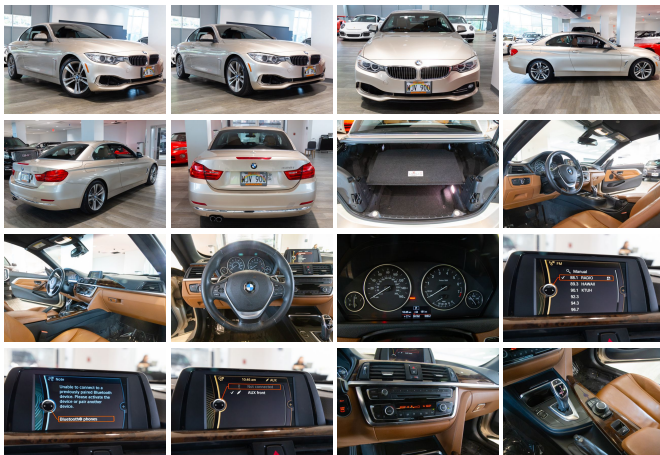

## 2014 BMW 428i Convertible Prem/Luxury Line

View this car on our website at [autosourcehawaii.com/7304313/ebrochure](http://autosourcehawaii.com/7304313/ebrochure)

Our Price **\$24,995**

Retail Value **\$26,995**

### Specifications:

<b>Year:</b>	2014
<b>VIN:</b>	WBA3V5C57EP747786
<b>Make:</b>	BMW
<b>Stock:</b>	A000079
<b>Model/Trim:</b>	428i Convertible Prem/Luxury Line
<b>Condition:</b>	Pre-Owned
<b>Body:</b>	Convertible
<b>Exterior:</b>	[A92] Orion Silver Metallic
<b>Engine:</b>	2.0L Turbo I4 240hp 255ft. lbs.
<b>Interior:</b>	Saddle Brown Leather
<b>Transmission:</b>	8-Speed Shiftable Automatic w/Sport Transmission
<b>Mileage:</b>	59,154
<b>Drivetrain:</b>	Rear Wheel Drive
<b>Economy:</b>	City 23 / Highway 34

The heart of this automotive masterpiece is the robust 2.0L Turbo I4 engine, delivering a formidable 240 horsepower and a vigorous 255 ft. lbs. of torque. Mated to an 8-Speed Shiftable Automatic transmission with Sport Transmission, you are in full control, whether you're carving through twisty roads or cruising down the highway. The seamless gear shifts and dynamic power delivery ensure that every journey is as thrilling as it is smooth.

Inside, the cabin is a sanctuary of luxury, with a sophisticated leatherette interior that cradles you in comfort and style. The attention to detail is evident in every stitch, and the ergonomic design ensures that every drive is a pleasure, not just a routine. The interior is not just about aesthetics; it's about creating an environment that enhances your driving experience.