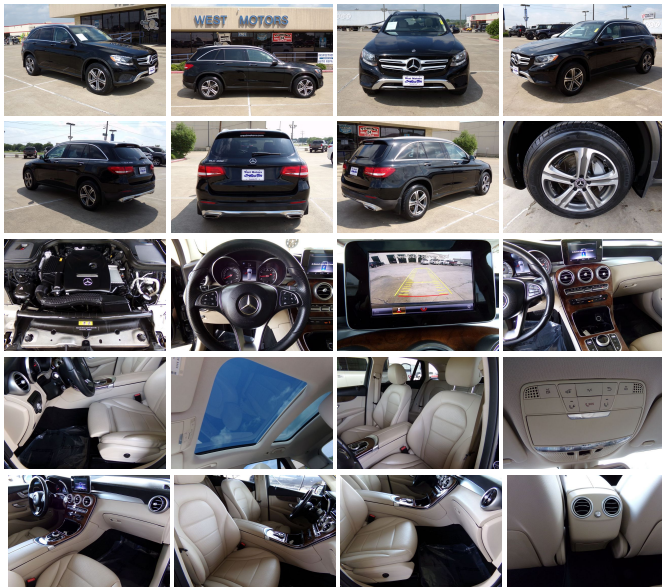

# 2018 Mercedes-Benz GLC 300

View this car on our website at [westmotors.com/7304241/ebrochure](http://westmotors.com/7304241/ebrochure)

Our Price **\$18,900**

## Specifications:

<b>Year:</b>	2018
<b>VIN:</b>	WDC0G4JB1JV045286
<b>Make:</b>	Mercedes-Benz
<b>Stock:</b>	6071
<b>Model/Trim:</b>	GLC 300
<b>Condition:</b>	Pre-Owned
<b>Body:</b>	SUV
<b>Exterior:</b>	Black
<b>Engine:</b>	2.0L Turbo I4 241hp 273ft. lbs.
<b>Interior:</b>	Leatherette
<b>Transmission:</b>	9-Speed Shiftable Automatic
<b>Mileage:</b>	79,719
<b>Drivetrain:</b>	Rear Wheel Drive
<b>Economy:</b>	City 22 / Highway 28