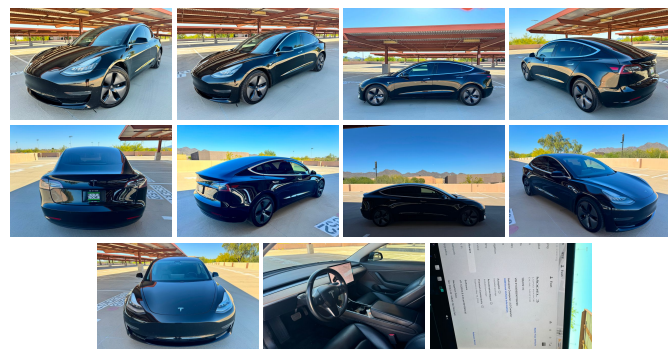

2019 Tesla Model 3 Long Range

View this car on our website at theusedcarandtruckclub.com/7304176/ebrochure

Our Price **$19,998**

Specifications:

Year:	2019
VIN:	5YJ3E1EB1KF199126
Make:	Tesla
Stock:	199126
Model/Trim:	Model 3 Long Range
Condition:	Pre-Owned
Body:	Sedan
Exterior:	[PBSB] Solid Black
Engine:	Electric 449hp 389ft. lbs.
Interior:	Black Leatherette
Transmission:	1-Speed Direct-Drive Automatic
Mileage:	126,010
Drivetrain:	All Wheel Drive
Economy:	City 120 / Highway 112

IRC 25E Instant Tax Credit Eligible Vehicle! *Certain IRS Restrictions Apply

2019 Tesla Model 3 Long Range - Black on Black - 1-Owner Clean CarFax - MUST SEE!!!

We Ship Worldwide, Take Trade-in's and have many Extended Warranty options!

DESCRIPTION:

- 2019 Tesla Model 3 Long Range
- Black Exterior
- Black Leather Interior
- Only 126K Miles
- Aero Wheels
- 1-Owner Clean CarFax
- Acceleration Boost
- AND SO MUCH MORE!!!!!!

Contact Us:

If you have any additional questions please call or text our Friendly Sales Staff here at Spotleson Motor Group at 480-703-0516. We can help with shipping quotes and arrangements. We also welcome all International buyers. The car is located in beautiful sunny Scottsdale, AZ.

Benefits of buying a vehicle with us: