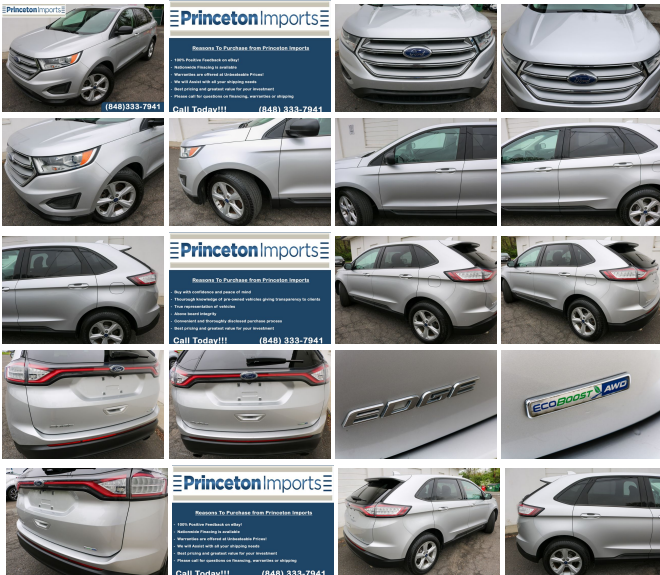

2016 Ford Edge SE

View this car on our website at princetonimports.com/7304150/ebrochure

Our Price **$10,990**

Specifications:

Year:	2016
VIN:	2FMPK4G95GBC10229
Make:	Ford
Model/Trim:	Edge SE
Condition:	Pre-Owned
Body:	SUV
Exterior:	[UX] Ingot Silver
Engine:	EcoBoost 2.0L Turbo I4 245hp 275ft. lbs.
Interior:	Black Cloth
Transmission:	6-Speed Shiftable Automatic
Mileage:	98,666
Drivetrain:	All Wheel Drive
Economy:	City 20 / Highway 28

Step into the realm of sophistication and performance with our stunning 2016 Ford Edge SE, a vehicle that expertly combines sleek design with exhilarating power. With just 98,666 miles on the odometer, this gem is poised to deliver countless miles of joyful driving experiences.

As you approach this radiant silver beauty, you'll immediately be struck by its bold, aerodynamic silhouette—a true testament to Ford's commitment to excellence. The Edge's commanding presence is complemented by its meticulously crafted black cloth interior, which offers a perfect blend of comfort and style. The spacious cabin is not only inviting but also ensures that both driver and passengers enjoy every journey to the fullest.

Under the hood, the EcoBoost 2.0L Turbo I4 engine is a marvel of engineering, delivering a robust 245 horsepower and a hearty 275 ft-lbs of torque. This powerplant is designed to provide an exhilarating drive while maintaining impressive fuel efficiency. Paired with a 6-speed shiftable automatic transmission, you'll enjoy smooth, responsive shifting and the ability to take control when you crave a more spirited driving experience.