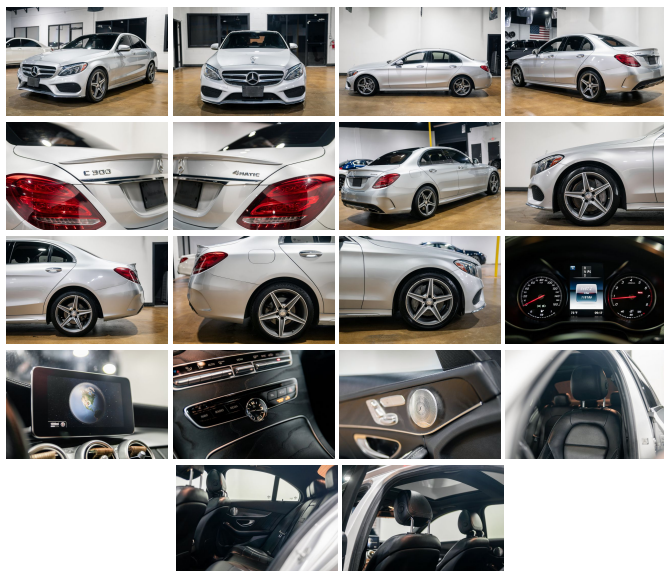

2016 Mercedes-Benz C-Class C 300

View this car on our website at texasautosdirect.com/7303931/ebrochure

Price **\$13,782**

Specifications:

Year:	2016
VIN:	55SWF4KB3GU107259
Make:	Mercedes-Benz
Stock:	107259
Model/Trim:	C-Class C 300
Condition:	Pre-Owned
Body:	Sedan
Exterior:	Silver
Engine:	2.0L Turbo I4 241hp 273ft. lbs.
Interior:	Black/Platinum White Vinyl
Transmission:	7-Speed Shiftable Automatic
Mileage:	118,182
Economy:	City 24 / Highway 31

Exterior

- Exhaust: dual tip- Front bumper color: body-color- Mirror color: body-color
- Rear spoiler: lip- Daytime running lights: LED- Exterior entry lights: approach lamps
- Taillights: LED- Side mirror adjustments: power- Side mirrors: heated- Run flat tires
- Tire Pressure Monitoring System- Wheels: aluminum alloy- Front wipers: rain sensing
- Power windows- Window defogger: rear