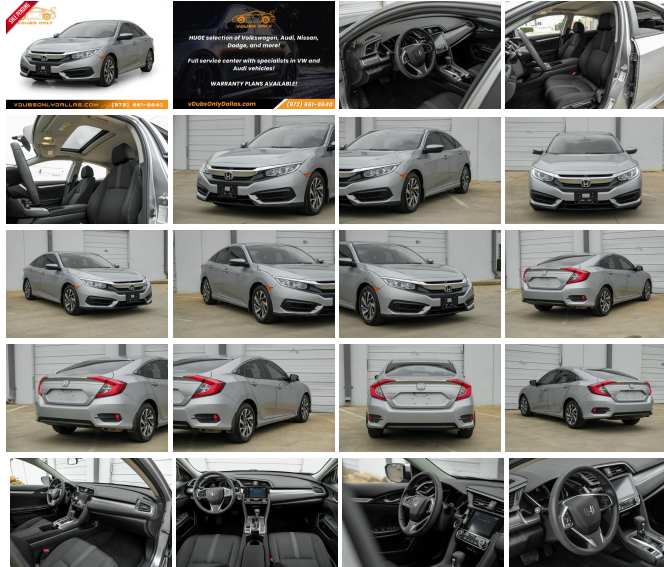

Specifications:

Year: 2016
VIN: 19XFC2F7XGE013759
Make: Honda
Stock: 013759
Model/Trim: Civic EX
Condition: Pre-Owned
Body: Sedan
Exterior: [S] Lunar Silver Metallic
Engine: 2.0L I4 158hp 138ft. lbs.
Interior: Black Cloth
Transmission: CVT
Mileage: 34,164
Drivetrain: Front Wheel Drive
Economy: City 31 / Highway 41

2016 HONDA Civic EX

Park Assist, Backup Camera, Push to Start, Sunroof, Steering Wheel Controls, Bluetooth Technology, Hands-Free Communication, Air Conditioning, Satellite Radio, AM/FM Radio, Power Windows/Locks, Power Mirrors, Cruise Control, Traction Control, External Temperature, Compass, Keyless Entry, Automatic Transmission, Engine, Well Maintained, Very Clean!, Professionally Detailed, and much more!

***

Come see our indoor showroom in Dallas with 100+ carefully selected luxury vehicles from Volkswagen, Audi, and more! We also have a service department, which offers expert service on VW & Audi vehicles.

We Are Your DFW Premier Used & Pre Owned Dealer Near Dallas, Plano, Frisco, McKinney, Addison, Richardson, Irving, Grand Prairie, Arlington, and other surrounding cities.

We offer financing for any type of credit and first time buyers. We take trade-ins, and offer world-wide shipping, extended warranties, and installation of additional desired items. We welcome third party inspections!

VDUBSONLYDALLAS.COM (972) 661-8640