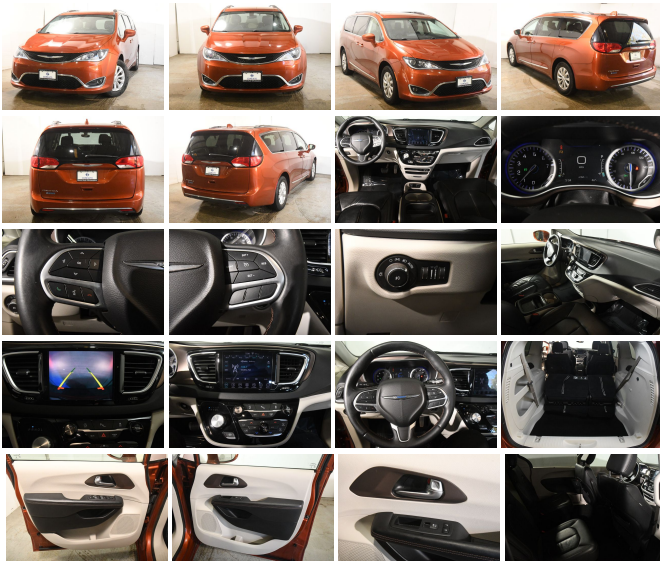

2018 Chrysler Pacifica Touring L Plus

View this car on our website at soundautowholesalers.com/7303924/ebrochure

No-Haggle Price **$20,995**

Specifications:

Year:	2018
VIN:	2C4RC1EG4JR213793
Make:	Chrysler
Stock:	6203A
Model/Trim:	Pacifica Touring L Plus
Condition:	Pre-Owned
Body:	Minivan/Van
Exterior:	[PLB] Copper Pearl Coat
Engine:	Pentastar 3.6L V6 287hp 262ft. lbs.
Interior:	Black/Alloy Leather
Transmission:	9-Speed Shiftable Automatic
Mileage:	61,302
Drivetrain:	Front Wheel Drive
Economy:	City 18 / Highway 28

Step into the Spotlight with the 2018 Chrysler Pacifica Touring L Plus – The Epitome of Family Luxury and Advanced Technology

Dive into the world of sophistication and high-tech convenience with the 2018 Chrysler Pacifica Touring L Plus, a vehicle that effortlessly combines luxury, safety, and entertainment into one stunning package. With a mere 61,302 miles on the odometer, this vibrant orange gem is poised to deliver countless miles of joy, comfort, and reliable performance to you and your loved ones.

Exquisite Design Meets Premium Comfort

As you approach this eye-catching minivan, the lustrous orange exterior promises to turn heads at every corner, setting you apart from the mundane. Slide into the cabin and be greeted by the sumptuous black leather interior that exudes elegance and offers an oasis of comfort for all your journeys. The meticulously crafted seats not only provide a plush embrace but also stand as a testament to the Pacifica's commitment to top-tier luxury.

Power and Grace Under the Hood