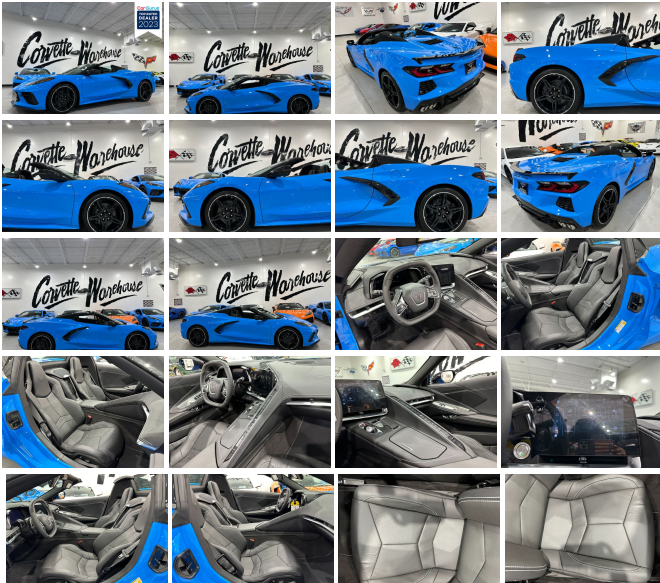

2024 Chevrolet Corvette CONV Premium, NPP, Nacelles, Spoiler, 53 Miles!

View this car on our website at corvettewarehouse.com/7303822/ebrochure

Our Price **$84,995**

Specifications:

Year:	2024
VIN:	1G1YA3D42R5115111
Make:	Chevrolet
Stock:	115111
Model/Trim:	Corvette CONV Premium, NPP, Nacelles, Spoiler, 53 Miles!
Condition:	Pre-Owned
Body:	Convertible
Exterior:	[GMO] Rapid Blue
Engine:	6.2L V8 490hp 465ft. lbs.
Interior:	Jet Black Leather
Transmission:	Automatic
Mileage:	53
Drivetrain:	Rear Wheel Drive
Economy:	City 16 / Highway 25

2024 Rapid Blue / Jet Black Leather
Chevrolet Corvette Stingray
Convertible Premium Option
Package, EYT Carbon Flash Badge
Package, NPP Dual Mode Exhaust,
Carbon Flash Mirrors, Low Rear
Spoiler and Front
Splitter, Automatic Transmission,
Power Top, and the GM Carbon
Flash Wheels with only 53 Miles!

One-Owner / Perfect Carfax!

LT2/495hp

Quarter-mile in just 11.2 seconds!