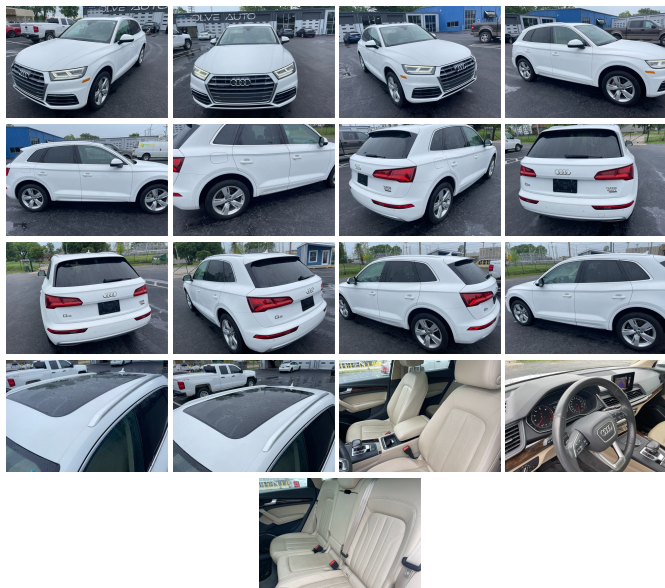

# 2018 Audi Q5 2.0T quattro Premium Plus

View this car on our website at [evolveauto.com/7303712/ebrochure](http://evolveauto.com/7303712/ebrochure)

Our Price **\$12,500**

## Specifications:

<b>Year:</b>	2018
<b>VIN:</b>	WA1BNAFY1J2102355
<b>Make:</b>	Audi
<b>Stock:</b>	10328
<b>Model/Trim:</b>	Q5 2.0T quattro Premium Plus
<b>Condition:</b>	Pre-Owned
<b>Body:</b>	SUV
<b>Exterior:</b>	Azores Green Metallic
<b>Engine:</b>	2.0L Turbo I4 252hp 273ft. lbs.
<b>Interior:</b>	Leather
<b>Transmission:</b>	7-Speed Double Clutch
<b>Mileage:</b>	121,454
<b>Drivetrain:</b>	All Wheel Drive
<b>Economy:</b>	City 23 / Highway 27