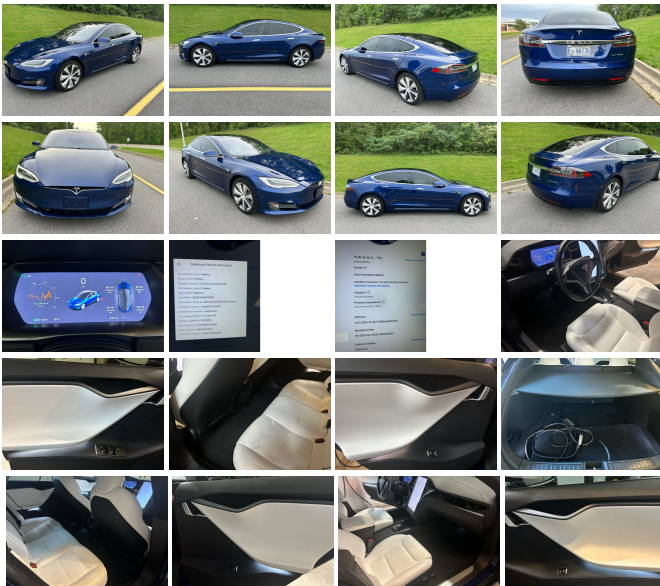

2020 Tesla Model S Long Range Plus

View this car on our website at evolveauto.com/7303711/ebrochure

Our Price **\$42,500**

Specifications:

Year:	2020
VIN:	5YJSA1E22LF398047
Make:	Tesla
Stock:	10326
Model/Trim:	Model S Long Range Plus
Condition:	Pre-Owned
Body:	Sedan
Exterior:	BLUE
Engine:	Electric 518hp 487ft. lbs.
Interior:	White Leatherette
Transmission:	1-Speed Direct-Drive Automatic
Mileage:	34,645
Drivetrain:	All Wheel Drive
Economy:	City 121 / Highway 112

2020 Tesla Model S Long Range Plus

Dual Motor All Wheel Drive

Adaptive Air Suspension

Standard Autopilot

Premium Sound

CCS Adapter Support Enabled

Cold Weather Package

HomeLink5 Smart Garage Opener

Clean Title and History

Extended Warranty Available

Shipping and Financing Available

Call or Message Evolve Auto to Set Your Viewing/Test Driving Appointment

Our Location :

2020 Tesla Model S Long Range Plus

Exterior

- Door handle color: chrome- Front bumper color: body-color
- Grille color: black with chrome accents - Mirror color: body-color with chrome accents
- Rear spoiler: lip- Rear trunk/liftgate: power operated- Daytime running lights: LED
- Exterior entry lights: approach lamps- Front fog lights: LED- Taillights: LED
- Side mirror adjustments: power- Side mirrors: auto-dimming
- Moonroof / Sunroof: panoramic- Tire Pressure Monitoring System
- Wheels: aluminum alloy- Front wipers: rain sensing- Heated windshield washer jets
- Heated windshield wiper rests- Tinted glass- Window defogger: rear