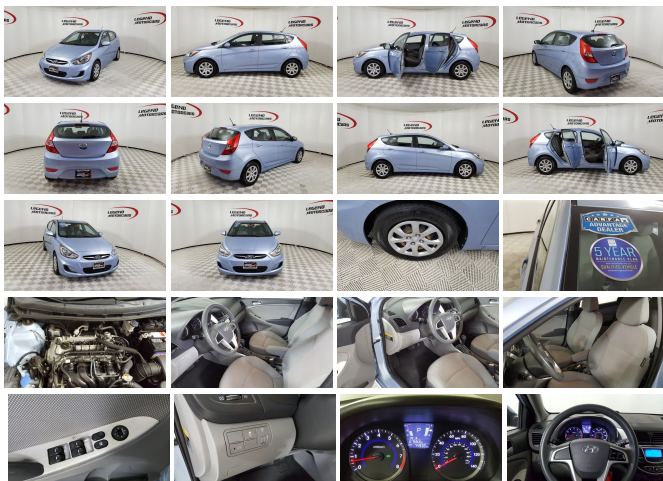

2013 Hyundai ACCENT GS

View this car on our website at legendmotorcars.com/7303702/ebrochure

Website Price **\$9,950**

Specifications:

Year:	2013
VIN:	KMHCT5AE9DU114441
Make:	Hyundai
Stock:	18468
Model/Trim:	ACCENT GS
Condition:	Pre-Owned
Body:	Hatchback
Exterior:	[T9U] Clearwater Blue
Engine:	1.6L
Interior:	Gray Cloth
Mileage:	74,932
Drivetrain:	Front Wheel Drive
Economy:	City 28 / Highway 37

Come test drive this Clean, Stylish and Fuel Efficient 2013 Hyundai Accent. This Hyundai is powered by a economical 1.6 liter dual overhead cam 16 valve D-CVVT I4 engine mated with a smooth shifting automatic transmission. It is equipped with power windows and locks, tilt wheel, power mirrors, front/side airbags, safety curtain, anti-lock brakes, traction control, tire pressure monitoring, drivers arm rest, remote keyless entry, AM/FM CD with aux audio jack/USB and 15" wheels.

Exterior

- Front bumper color: body-color- Grille color: black with chrome accents
- Mirror color: body-color- Side mirrors: heated- Spare tire kit
- Tire Pressure Monitoring System- Wheels: steel- Front wipers: variable intermittent
- Power windows- Rear wiper: with washer- Tinted glass- Window defogger: rear