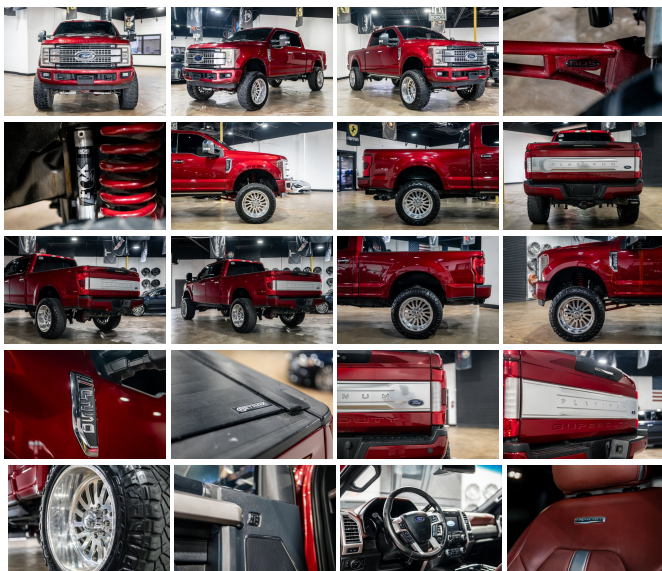

2017 Ford F-250SD King Ranch

View this car on our website at texasautosdirect.com/7303587/ebrochure

Price **\$38,998**

Specifications:

Year:	2017
VIN:	1FT7W2BT1HEC07639
Make:	Ford
Stock:	C07639
Model/Trim:	F-250SD King Ranch
Condition:	Pre-Owned
Body:	Pickup Truck
Exterior:	Red
Engine:	Power Stroke 6.7L Biodiesel Turbo V8 440hp 925ft. lbs.
Interior:	Black
Transmission:	6-Speed Shiftable Automatic
Mileage:	212,075
Drivetrain:	4 Wheel Drive

GVWR: 10,000 lb Payload Package, 3.73 Axle Ratio, 4-Wheel Disc Brakes, ABS brakes, Air Conditioning, Brake assist, Delay-off headlights, Dual front impact airbags, Dual front side impact airbags, Electronic Stability Control, Front anti-roll bar, Front reading lights, Fully automatic headlights, Low tire pressure warning, Outside temperature display, Overhead airbag, Overhead console, Passenger vanity mirror, Power steering, Rear reading lights, Rear step bumper, Split folding rear seat, Tachometer, Telescoping steering wheel, Tilt steering wheel, Traction control, Trip computer, and Variably intermittent wipers. 2017 Ford F-250SD King Ranch 4WD TorqShift 6-Speed Automatic Power Stroke 6.7L V8 DI 32V OHV Turbodiesel Red

Awards:

* 2017 KBB.com 10 Most Awarded Brands * 2017 KBB.com Brand Image Awards

Reviews:

* Power Stroke turbodiesel V8 generates immense power and torque; stronger frame and suspension enable increased payload and tow ratings; aluminum body reduces overall weight and improves efficiency; spacious new cabs offer many convenience and technology options.
Source: Edmunds

Our Location :

2017 Ford F-250SD King Ranch

Texas Autos Direct - (972) 369-4444 - View this car on our website at texasautosdirect.com/7303587/ebrochure

Installed Options

Interior

- Air filtration- Power outlet(s): 12V front- Clock- Digital odometer
- External temperature display- Multi-function display- Powertrain hour meter
- Trip odometer- Rear seat folding: folds up- Rear seat type: 60-40 split bench