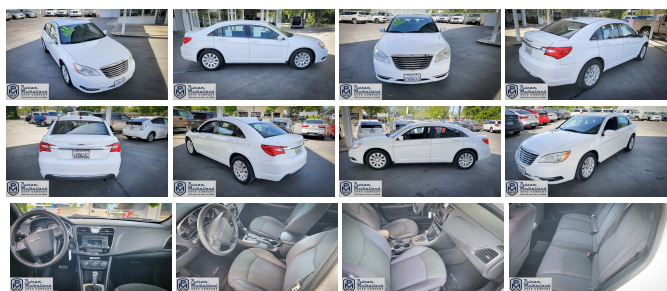

pmautoco.com
530-343-5565
1545 Park Ave
Chico, CA
95928

Putnam Mulholland Auto Company,
Inc.

2012 Chrysler 200 LX

View this car on our website at pmautoco.com/7303549/ebrochure

Our Price **\$8,995**

Specifications:

Year:	2012
VIN:	1C3CCBAB9CN222516
Make:	Chrysler
Stock:	5014
Model/Trim:	200 LX
Condition:	Pre-Owned
Body:	Sedan
Exterior:	White
Engine:	2.4L I4 173hp 166ft. lbs.
Interior:	Gray
Transmission:	4-Speed Automatic
Mileage:	83,002
Drivetrain:	Front Wheel Drive
Economy:	City 21 / Highway 30

Exterior

- Front bumper color: body-color- Mirror color: body-color- Taillights: LED
- Side mirrors: heated- Spare wheel type: steel- Tire Pressure Monitoring System
- Wheels: steel- Front wipers: variable intermittent- Power windows: safety reverse
- Solar-tinted glass- Window defogger: rear