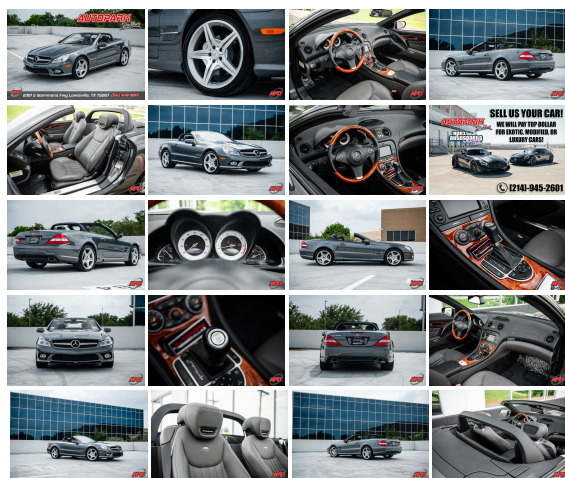

2009 Mercedes-Benz SL-Class SL 550 Graphite Edition

View this car on our website at autoparkdallas.com/7303478/ebrochure

Website Price **\$24,995**

Specifications:

Year:	2009
VIN:	WDBSK71F99F154259
Make:	Mercedes-Benz
Stock:	1953
Model/Trim:	SL-Class SL 550 Graphite Edition
Condition:	Pre-Owned
Body:	Convertible
Exterior:	Gray
Engine:	5.5L V8 382hp 391ft. lbs.
Interior:	Gray Leather
Transmission:	7-Speed Shiftable Automatic
Mileage:	61,080
Drivetrain:	Rear Wheel Drive
Economy:	City 13 / Highway 21

AutoPark Dallas is thrilled to offer you this 2009 Mercedes-Benz SL-Class SL 550 *designo* Graphite Edition with Premium 1 Package for sale! There's nothing quite like the drive of the timeless SL design from Mercedes - they've been reinventing the model since the 1950s and with each new generation they always kick it up a notch. This generation is certainly no exception, with that beautiful blend of luxury and performance balanced perfectly. The SL 550 doubles as both a coupe and convertible, bridging the best of both worlds with it's hardtop convertible. **DO! NOT! HESITATE!!!** Come see why the SL-Class from Mercedes has stood the test of time and check out this SL 550 that we have parked here in our indoor 16,000 Sq Ft Showroom located in Dallas , Texas amongst our inventory of 100+ other Unique / Modified and Luxury Vehicles!

2009 Mercedes-Benz SL-Class SL 550

*** Premium 1 Package !***

*** *designo* Graphite Edition !***

designo Graphite Exterior

Color-Matching Hard-Top Convertible

Corteccia Nappa Leather Interior

Bluetooth

Navigation