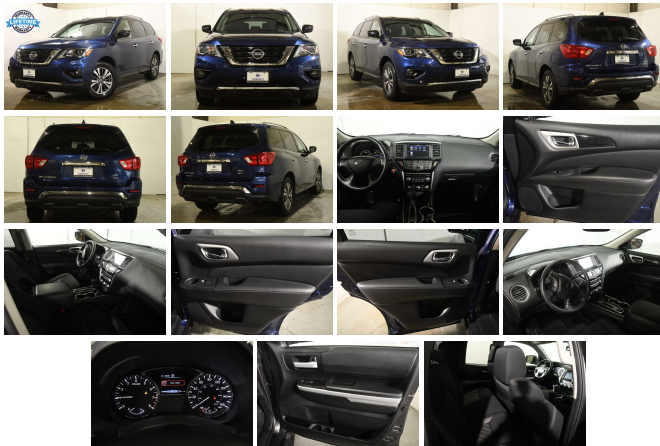

2019 Nissan Pathfinder SV

View this car on our website at soundautowholesalers.com/7303442/ebrochure

No-Haggle Price **\$18,995**

Specifications:

Year:	2019
VIN:	5N1DR2MM1KC648380
Make:	Nissan
Stock:	6278
Model/Trim:	Pathfinder SV
Condition:	Pre-Owned
Body:	SUV
Exterior:	[RBY] Caspian Blue Metallic
Engine:	3.5L V6 284hp 259ft. lbs.
Interior:	Charcoal Cloth
Transmission:	CVT
Mileage:	62,316
Drivetrain:	4 Wheel Drive
Economy:	City 19 / Highway 26

****Discover the Exhilaration of the 2019 Nissan Pathfinder SV – Your Adventure Awaits!***

Step into a world where power meets sophistication with the 2019 Nissan Pathfinder SV, a vehicle that's as eager to explore as you are. With its striking blue exterior, this Pathfinder isn't just a mode of transportation; it's a statement on wheels, a testament to the seamless blend of style and utility.

At the heart of this adventure-ready SUV lies a robust 3.5L V6 engine, delivering a commanding 284 horsepower and 259 ft. lbs. of torque. Whether you're cruising down the highway or navigating rugged terrain, the smooth and intelligent CVT transmission ensures a ride that's both responsive and fuel-efficient. And with a mileage of just 62,316 miles, this Pathfinder is primed and ready for countless more journeys.

The interior of this Pathfinder SV is a sanctuary of comfort and connectivity. Swathe yourself in the plush black cloth seats, which offer an inviting contrast to the brilliant exterior. The driver's seat boasts an 8-way power adjustment, ensuring your utmost comfort on every trip. Dual-zone automatic climate control and rear automatic climate control maintain the perfect temperature for all passengers, creating a harmonious cabin environment.