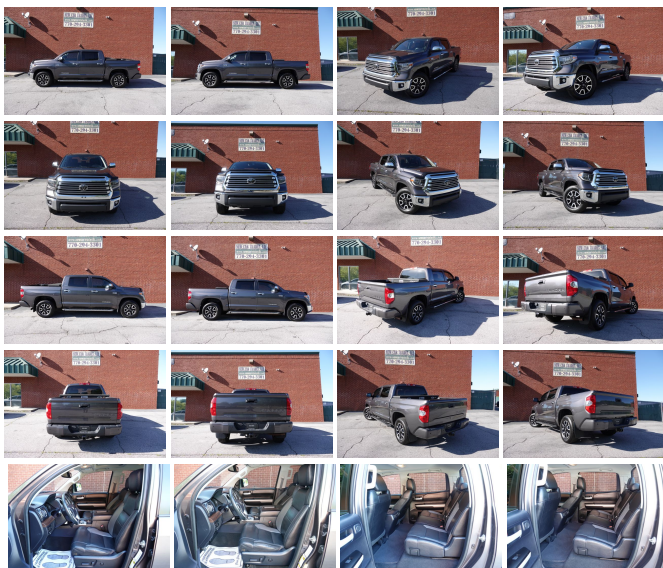

EXECUTIVE AUTO

770-294-3301

NEW ARRIVAL.

WE ARE PLEASED TO OFFER  
YOU ANOTHER 1 OWNER  
CARFAX CERTIFIED LOCAL  
NEW CAR TRADE IN.

THE FEATURED VEHICLE IS A  
BEAUTIFUL 2018 TOYOTA  
TUNDRA LIMITED 4X4 WITH A