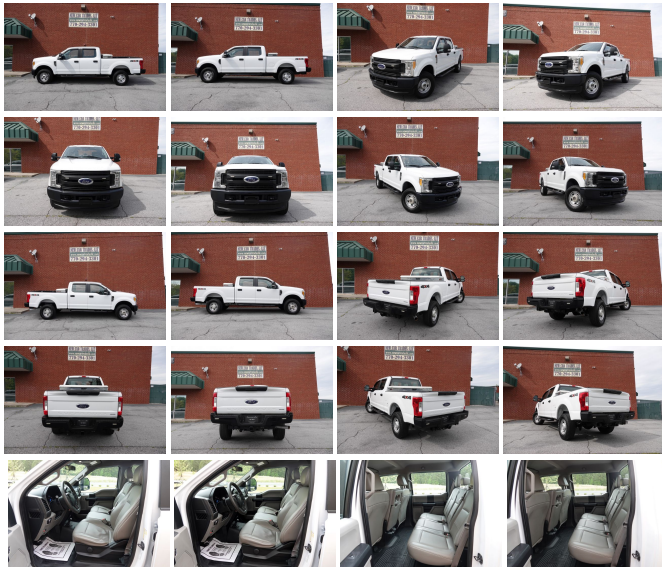

2017 Ford F-250 Super Duty XL 4x4

View this car on our website at executiveautoonline.com/7303342/ebrochure

Our Price **\$26,988**

Specifications:

Year: 2017
VIN: 1FT7W2B65HEE27201
Make: Ford
Stock: E27201
Model/Trim: F-250 Super Duty XL 4x4
Condition: Pre-Owned
Body: Pickup Truck
Exterior: [Z1] Oxford White
Engine: 6.2L Flex Fuel V8 385hp 430ft. lbs.
Interior: Medium Earth Gray Vinyl
Transmission: 6-Speed Shifttable Automatic
Mileage: 98,792
Drivetrain: 4 Wheel Drive

EXECUTIVE AUTO SALES

770-294-3301

NEW ARRIVAL.

WE ARE PLEASED TO OFFER
YOU ANOTHER 1 OWNER
CARFAX CERTIFIED LOCAL
VEHICLE.

THE FEATURED TRUCK IS A
2017 FORD F250SD CREW
CAB XL 4X4 WITH ONLY
98,000 MILES.

THIS TRUCK HAS ALL THE
POWER OPTIONS, BACK UP
CAMERA, LOCKING
DIFFERENTIAL AND MANY
MORE.

THANK YOU FOR VIEWING
OUR VEHICLE'S.

Vehicle History Report : as Of 05/02/2024

Snapshot

2017 FORD F-250 SUPER DUTY XL

No accidents or damage reported to CARFAX

14 Service history records

CARFAX 1-Owner vehicle