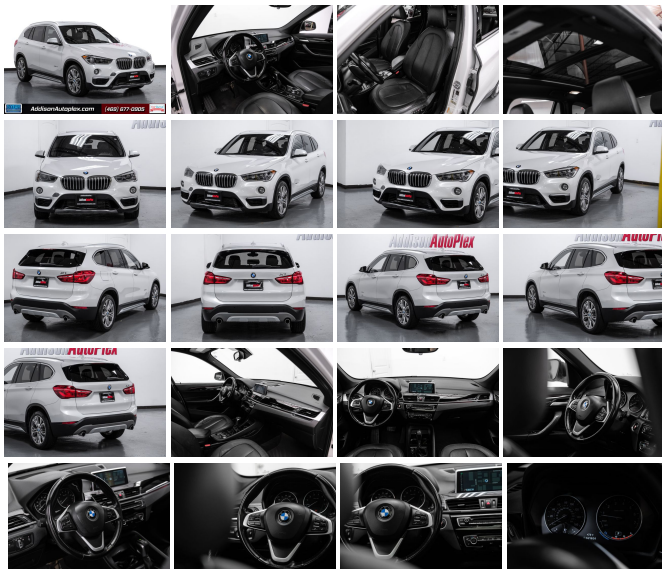

2017 BMW X1 sDrive28i Premium

View this car on our website at addisonautoplex.com/7303253/ebrochure

Sales Price **\$16,498**

Specifications:

Year:	2017
VIN:	WBXHU7C34H5H34652
Make:	BMW
Stock:	M1690
Model/Trim:	X1 sDrive28i Premium
Condition:	Pre-Owned
Body:	SUV
Exterior:	[300] Alpine White
Engine:	2.0L Turbo I4 228hp 258ft. lbs.
Interior:	Black Leather
Transmission:	8-Speed Shiftable Automatic
Mileage:	62,717
Drivetrain:	Front Wheel Drive
Economy:	City 23 / Highway 32

Step into the realm of luxury and performance with this stunning 2017 BMW X1 sDrive28i Premium, a true testament to automotive excellence that has been recognized with the highest rankings in J.D. Power and Associates' Initial Quality Study (IQS) and the Automotive Performance, Execution and Layout (APEAL) Study. With a mere 62,717 miles on the odometer, this pristine white beauty is poised to deliver an exhilarating driving experience wrapped in unparalleled comfort.

The heart of this machine is a potent 2.0L Turbo I4 engine, delivering a robust 228 horsepower and a commanding 258 ft. lbs. of torque. Coupled with an 8-Speed Shiftable Automatic transmission, the X1 sDrive28i provides a seamless and dynamic ride, ensuring that every journey is as thrilling as it is smooth. Whether you're cruising down the highway or navigating city streets, the power and precision of this vehicle will leave you breathless.

As you approach this elegant SUV, the white exterior gleams in the sunlight, a promise of the luxury that awaits within. Open the door to reveal a cabin swathed in sumptuous white leather, a sanctuary of sophistication that beckons you to indulge in its comfort. The interior is not just a space, it's a statement – one that speaks of refinement and attention to detail that BMW is renowned for.