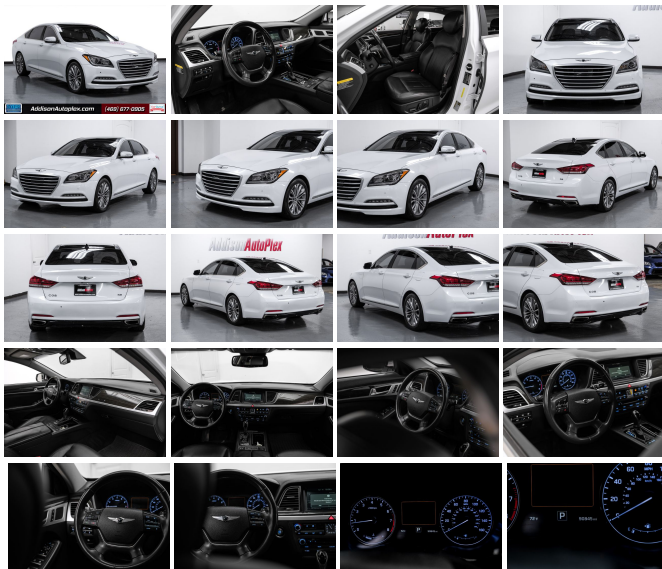

2017 Genesis G80 3.8 Premium

View this car on our website at addisonautoplex.com/7303252/ebrochure

Sales Price **\$15,948**

Specifications:

Year:	2017
VIN:	KMHGN4JE3HU172444
Make:	Genesis
Stock:	M1680
Model/Trim:	G80 3.8 Premium
Condition:	Pre-Owned
Body:	Sedan
Exterior:	[YW6] Casablanca White
Engine:	3.8L V6 311hp 293ft. lbs.
Interior:	Black Leather
Transmission:	8-Speed Shiftable Automatic
Mileage:	90,845
Drivetrain:	Rear Wheel Drive
Economy:	City 18 / Highway 28

Step into the realm of luxury and performance with our meticulously crafted 2017 Genesis G80 3.8 Premium, a vehicle that not only exudes sophistication but also delivers an unparalleled driving experience. With just 90,845 miles on the odometer, this pristine white beauty is poised to offer its next discerning owner a sublime blend of comfort, style, and reliability.

At the heart of this automotive masterpiece lies a potent 3.8L V6 engine, a powerhouse that churns out an impressive 311 horsepower and 293 ft-lbs of torque, ensuring that every acceleration is as smooth as it is exhilarating. Coupled with an 8-speed shiftable automatic transmission, the G80 offers an effortlessly responsive ride, whether you're gliding through city streets or commanding the open highway.

Slip inside, and you'll be enveloped in a sanctuary of black leather that whispers luxury in every stitch. The interior is not just about aesthetics; it's a carefully crafted environment designed to cater to your every need. From the supportive and comfortable seats to the intuitively placed controls, every aspect of the cabin has been thoughtfully considered to enhance your driving pleasure.