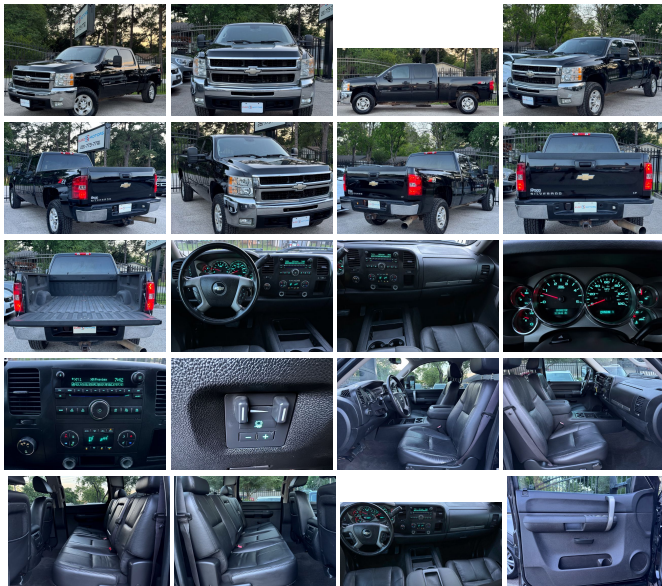

# 2008 Chevrolet Silverado 2500HD LT1

View this car on our website at [euro2motors.com/7303132/ebrochure](http://euro2motors.com/7303132/ebrochure)

Our Price **\$14,995**

## Specifications:

<b>Year:</b>	2008
<b>VIN:</b>	1GCHK23618F111528
<b>Make:</b>	Chevrolet
<b>Stock:</b>	111528
<b>Model/Trim:</b>	Silverado 2500HD LT1
<b>Condition:</b>	Pre-Owned
<b>Body:</b>	Pickup Truck
<b>Exterior:</b>	[41U] Black
<b>Engine:</b>	Duramax 6.6L Diesel Turbo V8 365hp 660ft. lbs.
<b>Interior:</b>	Black
<b>Transmission:</b>	Allison 1000 6-Speed Shifttable Automatic
<b>Mileage:</b>	313,446
<b>Drivetrain:</b>	4 Wheel Drive

Step into the realm of power and prestige with the bold and beautiful 2008 Chevrolet Silverado 2500HD LT1, a paragon of strength wrapped in an alluring black exterior that exudes confidence and capability. This isn't just a truck; it's a statement of unwavering reliability and unmatched style, a vehicle that has garnered acclaim with Kelley Blue Book's Brand Image Awards for both Best Exterior and Best Interior Design Brand in the Non-Luxury segment.

Beneath the hood lies the heart of this mechanical marvel, a robust Duramax 6.6L Diesel Turbo V8 engine, delivering a staggering 365 horsepower and an earth-moving 660 foot-pounds of torque. This powerhouse is perfectly paired with the renowned Allison 1000 6-Speed Shifttable Automatic transmission, ensuring seamless shifts and a driving experience that's as smooth as it is exhilarating.